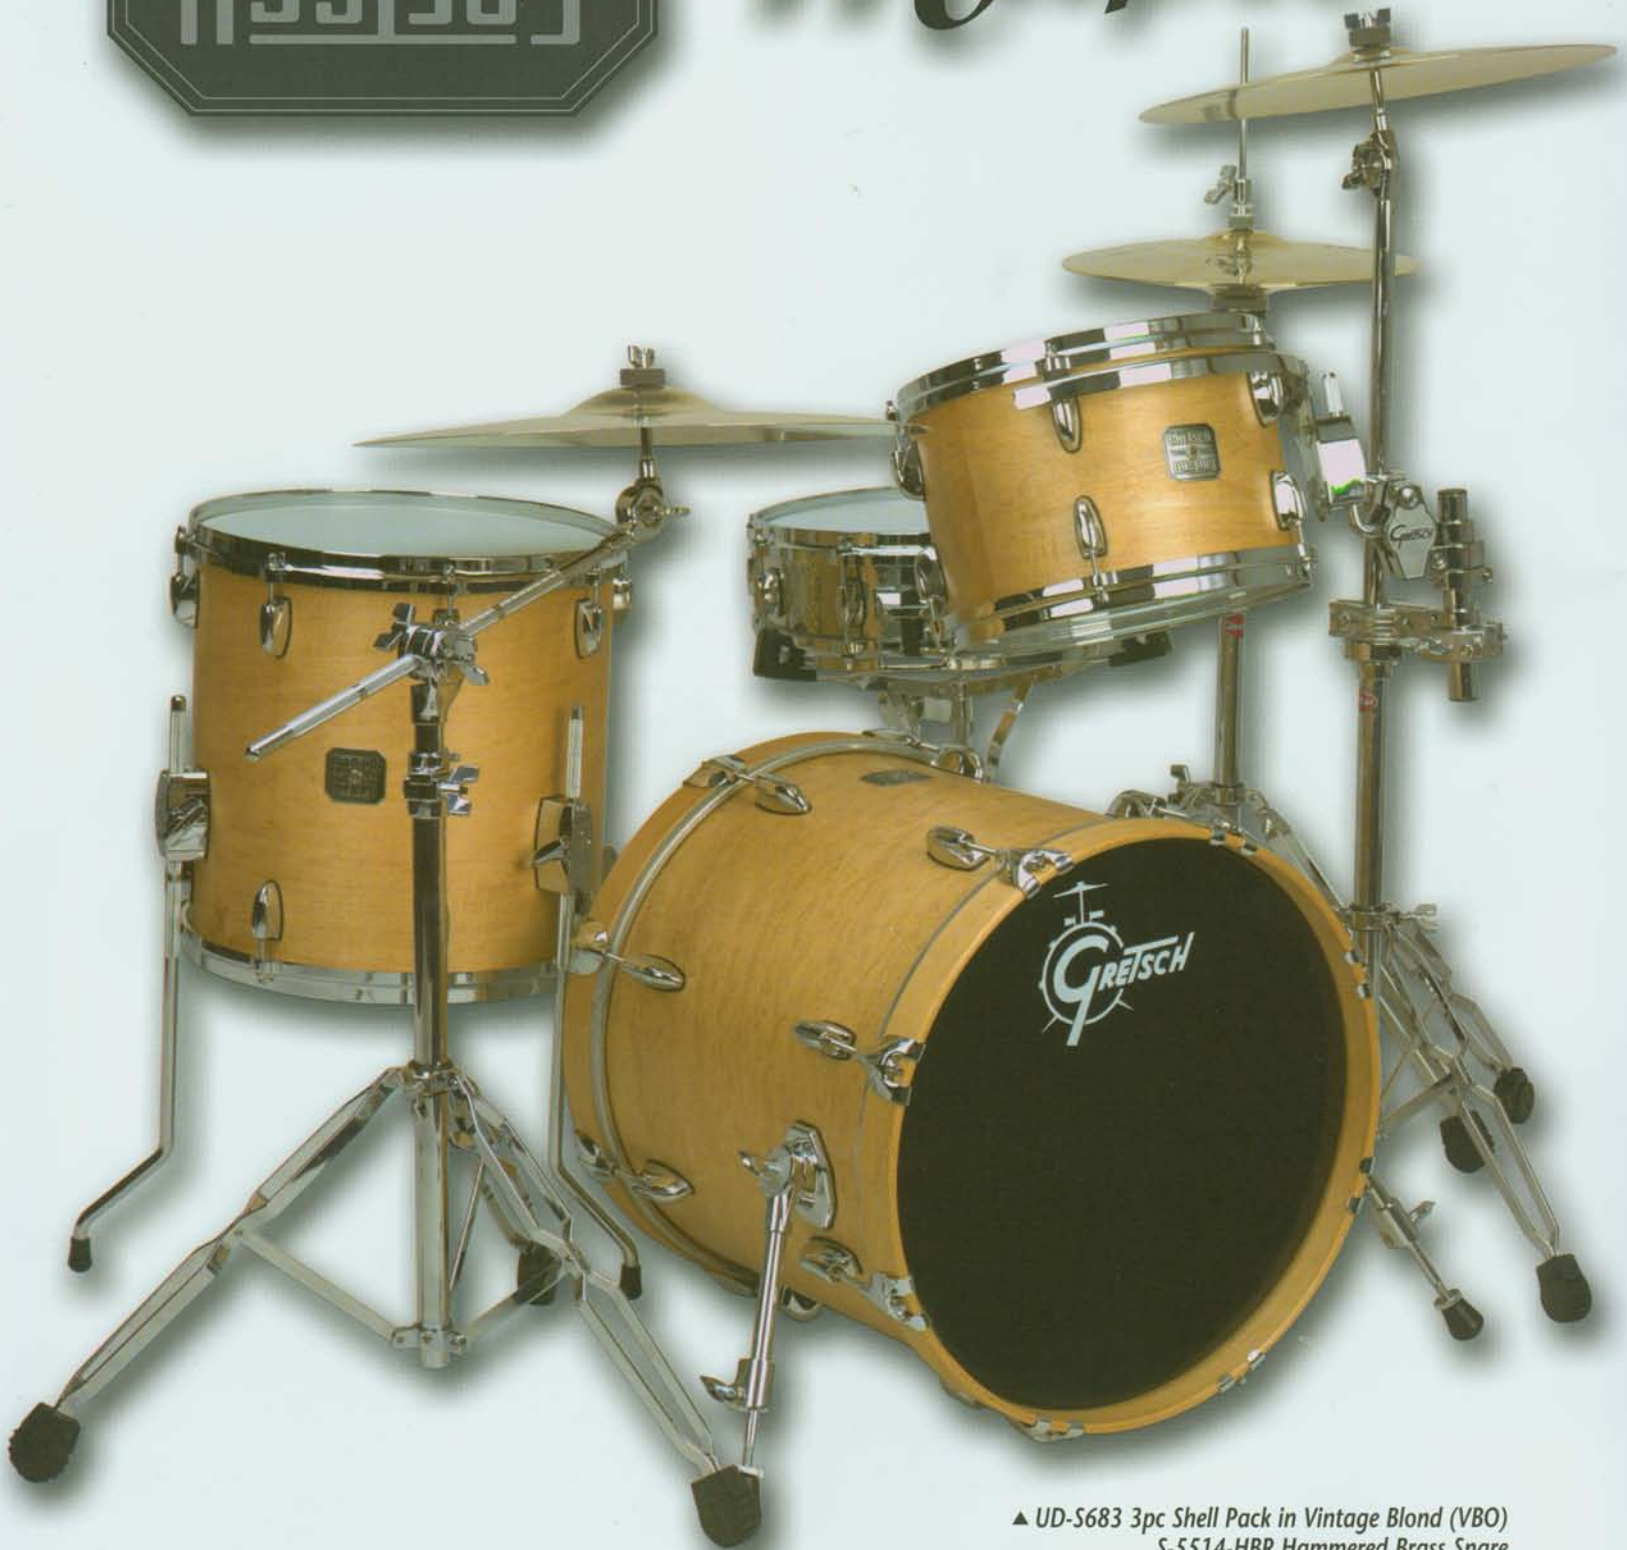

USA Maple

▲ UD-S683 3pc Shell Pack in Vintage Blond (VBO)
S-5514-HBR Hammered Brass Snare
5600PK Gibraltar Hardware Pack