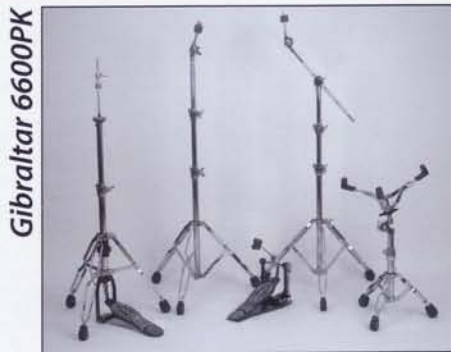

6600PK heavy-duty, double-braced hardware pack includes: 6607 hi-hat stand, 6610 straight cymbal stand, 6611 chain drive pedal with Rock Plate, 6609 hide-away boom stand, and 6606 snare stand.