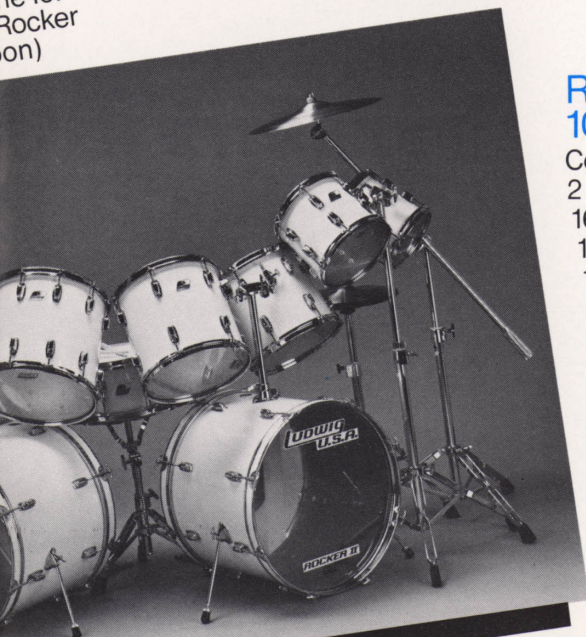

ROCKER II POWER-PLUS SERIES HIGH RANGE 7 PIECE OUTFIT

Components:

- 16" x 22" Power-Plus Bass Drum (L746)
- 16" x 16" Floor Tom (L720)
- 12" x 13" Power-Plus Tom Tom (L739)
- 11" x 12" Power-Plus Tom Tom (L738)
- 9" x 10" Power-Plus Tom Tom (L748)
- 9" x 8" Power-Plus Tom Tom (L747)
- 6½" x 14" Power-Plus Snare Drum (L751)
- Double Tom Holder (L771)
- 4 Mounting Brackets (P1216D)
- 1 Pair Drumsticks (L11A)

Hardware: Foot pedal, snare stand, cymbal stand, Boom cymbal stand, Hi-Hat stand and Double tom stand.

- No. L2043 With Rocker hardware $1270.00
- No. L2042 With Modular II hardware 1460.00

he fol-
Rocker
(on)