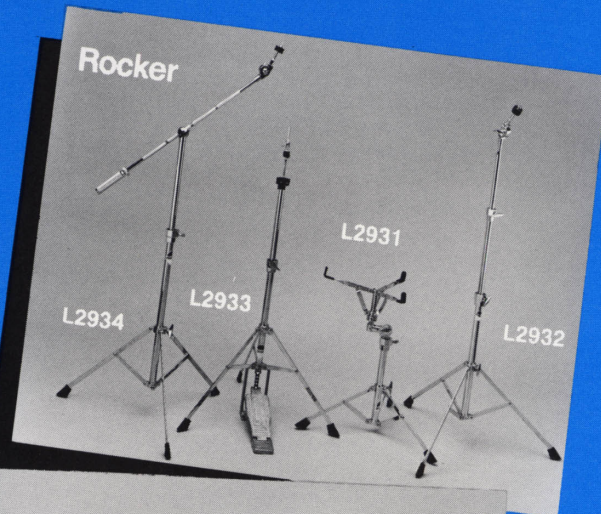

**No. L2948** Rocker Throne **\$60.00**

**No. L2949** Modular II Throne **95.00**

PRICES ARE SUGGESTED LIST PRICES AND OPTIONAL WITH DEALER. PRICES AND SPECIFICATIONS SUBJECT TO CHANGE WITHOUT NOTICE.

**Ludwig**<sup>®</sup>

# MODULAR II/ROCKER/ROCKER II HARDWARE

## MODULAR II HARDWARE

L2941 Snare Stand	\$ 85.00
L2942 Cymbal Stand	80.00
L2943 Hi-Hat Stand	120.00
L2944 Boom Cymbal Stand	105.00
L3054 Double Tom Stand	100.00

- Large serrated rubber crutch tips.
- Double brace steel legs.
- Large metal tension knobs.
- Large castings with nylon inserts eliminate metal to metal vibration.
- Low profile snare drum stand to accommodate deeper snare drums.
- Enlarged snare basket with large rubber grips.
- Snare stand features pistol-grip ratchet for multi-angle adjustment.
- Lock-down base on snare stand.
- Cymbal stands feature off-set tilter to accommodate all cymbal angles.
- Hi-Hat features chain-pull adjustable twin spring mechanism for smooth action.
- Adjustable toe-stop, quick release foot pedal and locking spurs on Hi-Hat.
- Sure-lock adjustable Hi-Hat clutch.