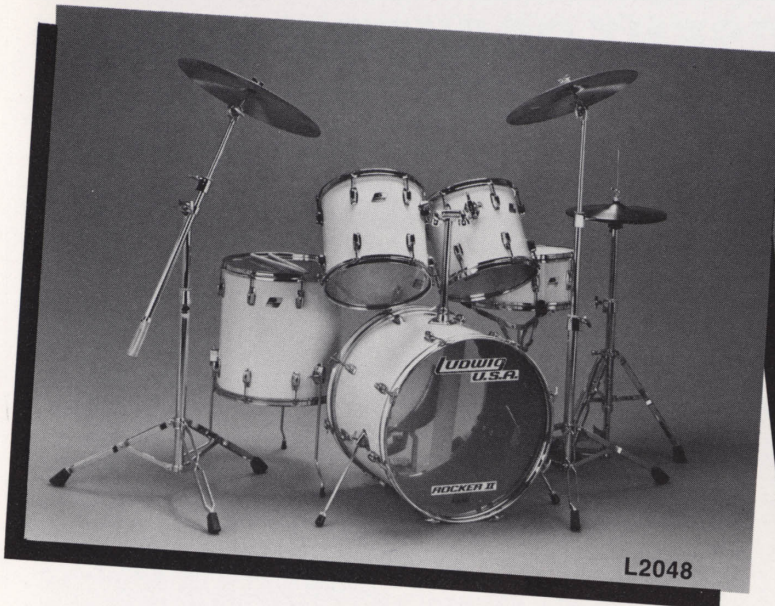

L2043

LUDWIG ROCKER II POWER-PLUS SERIES

L2048

ROCKER II POWER-PLUS SERIES 5 PIECE OUTFIT

Components:

- 16" x 22" Power-Plus Bass Drum (L746)
- 16" x 16" Floor Tom (L720)
- 12" x 13" Power-Plus Tom Tom (L739)
- 11" x 12" Power-Plus Tom Tom (L738)
- 6½" x 14" Power-Plus Snare Drum (L751)
- Double Tom Holder (L771)
- 2 Mounting Brackets (P1216D)
- 1 Pair Drumsticks (L11A)

Hardware: Foot pedal, snare stand, cymbal stand, Boom cymbal stand and Hi-Hat stand.

- No. L2049 With Rocker hardware $1015.00
- No. L2048 With Modular II hardware 1190.00