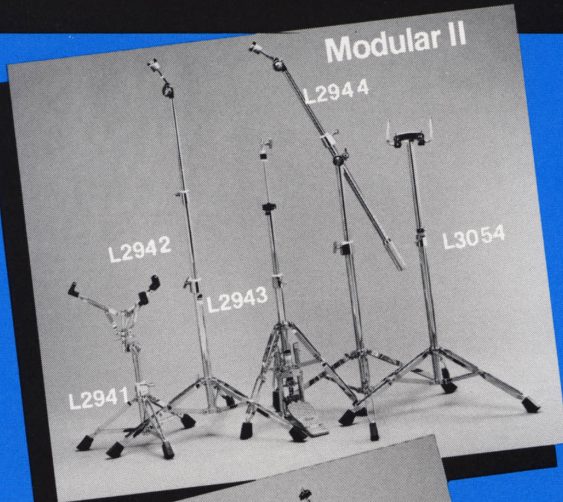

**No. L2948** Rocker Throne **\$60.00**

**No. L2949** Modular II Throne **95.00**

PRICES ARE SUGGESTED LIST PRICES AND OPTIONAL WITH DEALER. PRICES AND SPECIFICATIONS SUBJECT TO CHANGE WITHOUT NOTICE.

**Ludwig**<sup>®</sup>

# MODULAR II/ROCKER/ROCKER II HARDWARE

## MODULAR II HARDWARE

L2941 Snare Stand	\$ 85.00
L2942 Cymbal Stand	80.00
L2943 Hi-Hat Stand	120.00
L2944 Boom Cymbal Stand	105.00
L3054 Double Tom Stand	100.00

- Large serrated rubber crutch tips.
- Double brace steel legs.
- Large metal tension knobs.
- Large castings with nylon inserts eliminate metal to metal vibration.
- Low profile snare drum stand to accommodate deeper snare drums.
- Enlarged snare basket with large rubber grips.
- Snare stand features pistol-grip ratchet for multi-angle adjustment.
- Lock-down base on snare stand.
- Cymbal stands feature off-set tilter to accommodate all cymbal angles.
- Hi-Hat features chain-pull adjustable twin spring mechanism for smooth action.
- Adjustable toe-stop, quick release foot pedal and locking spurs on Hi-Hat.
- Sure-lock adjustable Hi-Hat clutch.