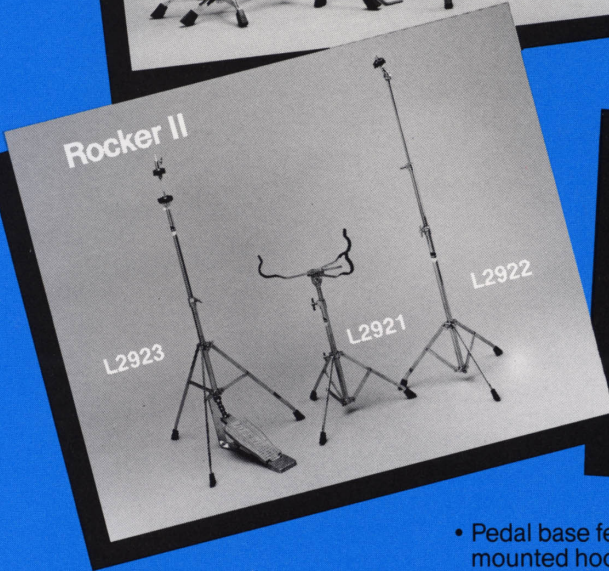

**No. L2948** Rocker Throne **\$60.00**

**No. L2949** Modular II Throne **95.00**

PRICES ARE SUGGESTED LIST PRICES AND OPTIONAL WITH DEALER. PRICES AND SPECIFICATIONS SUBJECT TO CHANGE WITHOUT NOTICE.

**Ludwig**<sup>®</sup>

# MODULAR II/ROCKER/ROCKER II HARDWARE

## MODULAR II HARDWARE

L2941 Snare Stand	\$ 85.00
L2942 Cymbal Stand	80.00
L2943 Hi-Hat Stand	120.00
L2944 Boom Cymbal Stand	105.00
L3054 Double Tom Stand	100.00

- Large serrated rubber crutch tips.
- Double brace steel legs.
- Large metal tension knobs.
- Large castings with nylon inserts eliminate metal to metal vibration.
- Low profile snare drum stand to accommodate deeper snare drums.
- Enlarged snare basket with large rubber grips.
- Snare stand features pistol-grip ratchet for multi-angle adjustment.
- Lock-down base on snare stand.
- Cymbal stands feature off-set tilter to accommodate all cymbal angles.
- Hi-Hat features chain-pull adjustable twin spring mechanism for smooth action.
- Adjustable toe-stop, quick release foot pedal and locking spurs on Hi-Hat.
- Sure-lock adjustable Hi-Hat clutch.