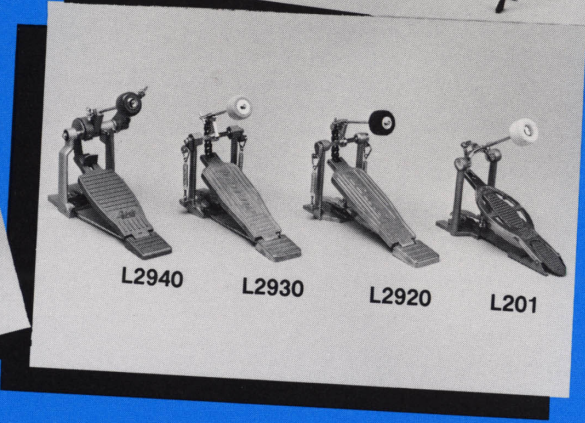

**No. L2948** Rocker Throne **\$60.00**

**No. L2949** Modular II Throne **95.00**

PRICES ARE SUGGESTED LIST PRICES AND OPTIONAL WITH DEALER. PRICES AND SPECIFICATIONS SUBJECT TO CHANGE WITHOUT NOTICE.

**Ludwig**<sup>®</sup>

# MODULAR II/ROCKER/ROCKER II HARDWARE

## MODULAR II HARDWARE

L2941 Snare Stand	\$ 85.00
L2942 Cymbal Stand	80.00
L2943 Hi-Hat Stand	120.00
L2944 Boom Cymbal Stand	105.00
L3054 Double Tom Stand	100.00

- Large serrated rubber crutch tips.
- Double brace steel legs.
- Large metal tension knobs.
- Large castings with nylon inserts eliminate metal to metal vibration.
- Low profile snare drum stand to accommodate deeper snare drums.
- Enlarged snare basket with large rubber grips.
- Snare stand features pistol-grip ratchet for multi-angle adjustment.
- Lock-down base on snare stand.
- Cymbal stands feature off-set tilter to accommodate all cymbal angles.
- Hi-Hat features chain-pull adjustable twin spring mechanism for smooth action.
- Adjustable toe-stop, quick release foot pedal and locking spurs on Hi-Hat.
- Sure-lock adjustable Hi-Hat clutch.