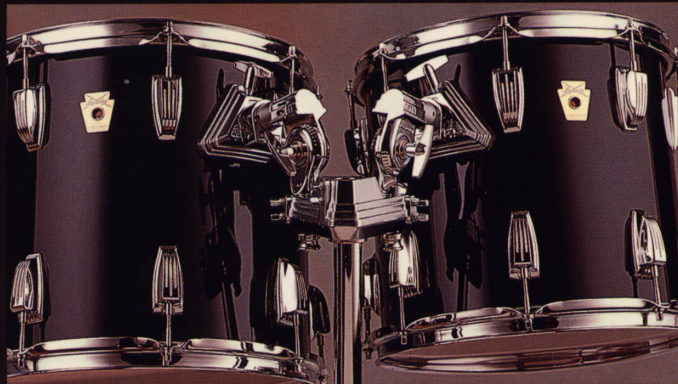

THE LATEST
FROM
LUDWIG[®]
New Classic Series Options

NEW WAYS TO IMPROVE YOUR LOOKS.

Classic-Coat finishes: Glossy ways to show your true colors.

The secret behind Classic-Coat finishes is the special paint formula – a unique combination of rich, solid color and durable, high-gloss polyurethane. This combination is baked on to produce the most vibrant versions of red, black, and white that ever hit a kit.

Outfits in Classic-Coat finishes include counter hoops that match the shell.

Classic Shadow finishes: Beauty that's more than skin deep.

This exclusive Ludwig finishing process doesn't just put color on the drum, it puts color *in* the drum – each drum shell's hard maple exterior ply is dyed all the way through. Ludwig's unique dye-impregnating technique also reveals the natural beauty of the maple grain. For extra shine and durability, a final coat of clear high-gloss polyurethane is baked on.

Arctic Classic-Coat

Crimson Classic-Coat, Long Lug Option

Sable Classic-Coat

Classic Flame Shadow

New Classic Long Lugs

A new Classic option that offers precise adjustments, extraordinary reliability. Hard-chromed, full-length design gives drums a contemporary look.

Classic Clear Maple

Classic Mahogany Stain

Classic Walnut Stain

*Classic Charcoal Shadow
Outfit Model LC-3447-MMY*

New Classic Series Outfit

This powerful, 7 pc. configuration is available with either six-ply Classic or four-ply Super Classic shells and your choice of lugs. For complete specifications and model numbers, see the chart on the back of this folder.