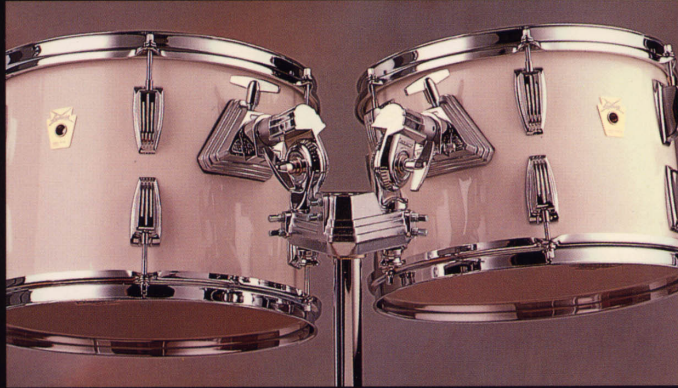

THE LATEST
FROM
LUDWIG[®]
New Classic Series Options

NEW WAYS TO IMPROVE YOUR LOOKS.

Classic-Coat finishes: Glossy ways to show your true colors.

The secret behind Classic-Coat finishes is the special paint formula – a unique combination of rich, solid color and durable, high-gloss polyurethane. This combination is baked on to produce the most vibrant versions of red, black, and white that ever hit a kit.

Outfits in Classic-Coat finishes include counter hoops that match the shell.

Classic Shadow finishes: Beauty that's more than skin deep.

This exclusive Ludwig finishing process doesn't just put color on the drum, it puts color *in* the drum – each drum shell's hard maple exterior ply is dyed all the way through. Ludwig's unique dye-impregnating technique also reveals the natural beauty of the maple grain. For extra shine and durability, a final coat of clear high-gloss polyurethane is baked on.

Arctic Classic-Coat

Crimson Classic-Coat, Long Lug Option

Sable Classic-Coat

Classic Flame Shadow

New Classic Long Lugs

A new Classic option that offers precise adjustments, extraordinary reliability. Hard-chromed, full-length design gives drums a contemporary look.

Classic Clear Maple

Classic Mahogany Stain

Classic Walnut Stain

*Classic Charcoal Shadow
Outfit Model LC-3447-MMY*

New Classic Series Outfit

This powerful, 7 pc. configuration is available with either six-ply Classic or four-ply Super Classic shells and your choice of lugs. For complete specifications and model numbers, see the chart on the back of this folder.