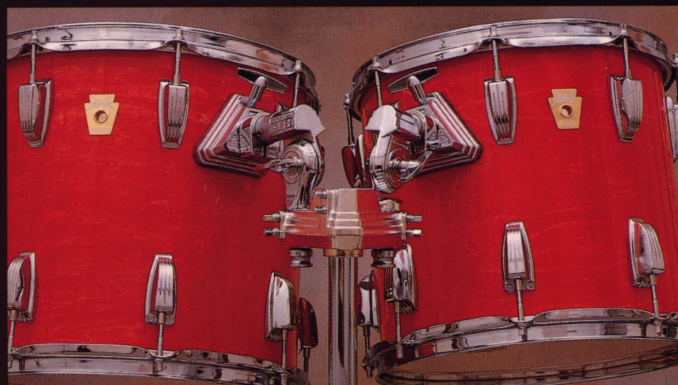

THE LATEST
FROM
LUDWIG[®]
New Classic Series Options

NEW WAYS TO IMPROVE YOUR LOOKS.

Classic-Coat finishes: Glossy ways to show your true colors.

The secret behind Classic-Coat finishes is the special paint formula – a unique combination of rich, solid color and durable, high-gloss polyurethane. This combination is baked on to produce the most vibrant versions of red, black, and white that ever hit a kit.

Outfits in Classic-Coat finishes include counter hoops that match the shell.

Classic Shadow finishes: Beauty that's more than skin deep.

This exclusive Ludwig finishing process doesn't just put color on the drum, it puts color *in* the drum – each drum shell's hard maple exterior ply is dyed all the way through. Ludwig's unique dye-impregnating technique also reveals the natural beauty of the maple grain. For extra shine and durability, a final coat of clear high-gloss polyurethane is baked on.

Arctic Classic-Coat

Crimson Classic-Coat, Long Lug Option

Sable Classic-Coat

Classic Flame Shadow

New Classic Long Lugs

A new Classic option that offers precise adjustments, extraordinary reliability. Hard-chromed, full-length design gives drums a contemporary look.

Classic Clear Maple

Classic Mahogany Stain

Classic Walnut Stain

*Classic Charcoal Shadow
Outfit Model LC-3447-MMY*

New Classic Series Outfit

This powerful, 7 pc. configuration is available with either six-ply Classic or four-ply Super Classic shells and your choice of lugs. For complete specifications and model numbers, see the chart on the back of this folder.