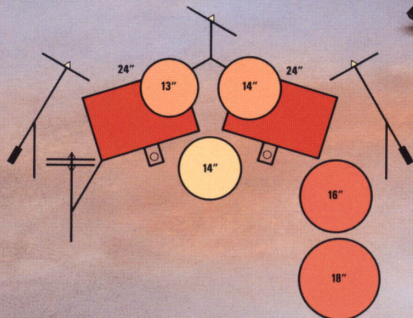

Classic Clear Maple

Classic Mahogany Stain

Classic Walnut Stain

*Classic Charcoal Shadow
Outfit Model LC-3447-MMY*

New Classic Series Outfit

This powerful, 7 pc. configuration is available with either six-ply Classic or four-ply Super Classic shells and your choice of lugs. For complete specifications and model numbers, see the chart on the back of this folder.