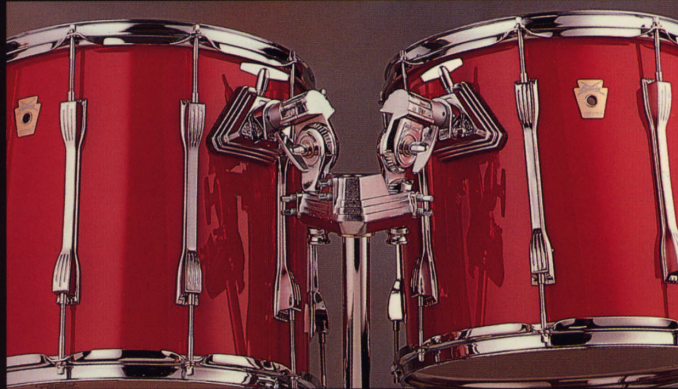

THE LATEST
FROM
LUDWIG[®]
New Classic Series Options

NEW WAYS TO IMPROVE YOUR LOOKS.

Classic-Coat finishes: Glossy ways to show your true colors.

The secret behind Classic-Coat finishes is the special paint formula – a unique combination of rich, solid color and durable, high-gloss polyurethane. This combination is baked on to produce the most vibrant versions of red, black, and white that ever hit a kit.

Outfits in Classic-Coat finishes include counter hoops that match the shell.

Classic Shadow finishes: Beauty that's more than skin deep.

This exclusive Ludwig finishing process doesn't just put color on the drum, it puts color *in* the drum – each drum shell's hard maple exterior ply is dyed all the way through. Ludwig's unique dye-impregnating technique also reveals the natural beauty of the maple grain. For extra shine and durability, a final coat of clear high-gloss polyurethane is baked on.

Arctic Classic-Coat

Crimson Classic-Coat, Long Lug Option

Sable Classic-Coat

Classic Flame Shadow

New Classic Long Lugs

A new Classic option that offers precise adjustments, extraordinary reliability. Hard-chromed, full-length design gives drums a contemporary look.

Classic Clear Maple

Classic Mahogany Stain

Classic Walnut Stain

*Classic Charcoal Shadow
Outfit Model LC-3447-MMY*

New Classic Series Outfit

This powerful, 7 pc. configuration is available with either six-ply Classic or four-ply Super Classic shells and your choice of lugs. For complete specifications and model numbers, see the chart on the back of this folder.