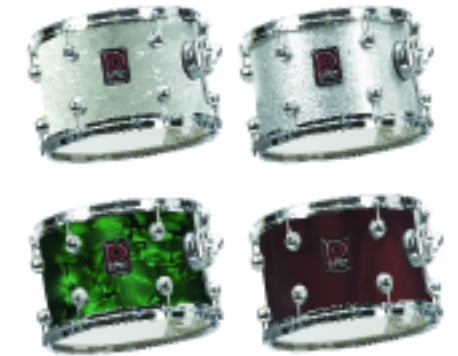

Club Kit (44590)

10" x 6" Club Tom
13" x 11" Club Floor Tom
20" x 8" Club Bass Drum
13" x 5.5" Snare Drum
Single Tom Holder

(Available in SSG, WMP & EGD only)

Artist Heritage Series - Finishes

Available in a choice of 4 great finishes.

- White Marine Pearl Wrap (WMP)
- Silver Sparkle Wrap (SSG)
- Dark Walnut Lacquer (DW)
- Emerald Green Diamond Wrap (EGD)

44591SSG

CABRIA SERIES - NEW FINISHES & UPGRADES

The new Cabria Series XPK, APK and PK ranges have been one of Premier's most popular and broadly successful product launches of all time. 2008 will see many new features, upgrades and improvements added to each of these ranges.