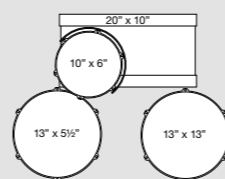

Heritage Series

Pre-Configured Shell Packs

Premier®

Options

64299-61

Features

1. Pre-configured shell packs:
2. 100% birch shells (6-ply)
   - 7.5mm un-supported shells
   - 1.5mm triple-flange steel hoops
   - Matching wood snare drum

1. APK 4-piece configurations:
2. Bass drum pedal riser included on 16" and 18" models
   - Chrome plated ISO mount
   - Single tom holder included
   - Choice of wrap finishes

1. XPK Concert Tom configuration:
2. Classic style mounted toms
   - Clear top drumhead/black dot for controlled sound
   - Tom holder and double tom stand included
   - Natural satin lacquer only

Heritage drum sets are a collection of APK and XPK models that offer the player something a little different. With 100% birch shells the Heritage range is unrivaled in its price point.

A range of smaller APK set-ups offer a compact kit that

can work both at home or on the stage and will neatly fit into the smallest of transport solutions.

If small isn't your thing then the Concert Tom kit takes you on a nostalgic trip to the 70s when some of the world's leading recording and performing drummers opted for these

drums with their clear drumheads and black dot delivering a controlled sound. Stand out from the crowd with the Heritage range from Premier.