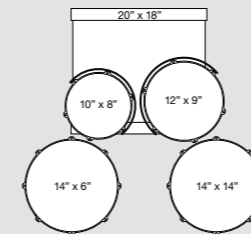

XPK Series

Pre-Configured Shell Packs

Options

64899-25

The XPK range is packed with a host of features and an outstanding sound performance, these drum sets offer incredible value for money and provide drummers with a quality drum set that is the ideal balance of performance and style.

With 100% birch shells, these

kits sound bright with great attack straight out of the box and are perfect for any scenario - from the practice room, to the recording studio, to the stage.

The overall sound is enhanced by the low-mass lugs and a solid ISO mounting system, both of which are designed to increase the sustain of

the 7.5mm, 6-ply birch shell.

Every fine detail is considered on the XPK with die-cast claw hooks featuring protective rubber plinths so that your bass drum hoop will never be marked.

With a number of popular configurations and a

choice of lacquer finishes, you can be sure that these kits will look great for years to come.

For the complete Premier experience, why not add the excellent XPK/APK hardware pack (5864) which includes a double braced hi-hat, snare, boom and cymbal stands with a single pedal. Cymbals not included.

Features

- Pre-configured shell packs
- 100% birch shells (6-ply)
- 7.5mm un-supported shells
- Gloss lacquer finishes
- ISO mount with integral memory lock design
- 1.5mm triple-flange steel hoops
- Matching birch snare drum
- Tom holder included
- Chrome hardware
- Premier's iconic 'P' badge
- XPK/APK hardware pack available separately (5864)