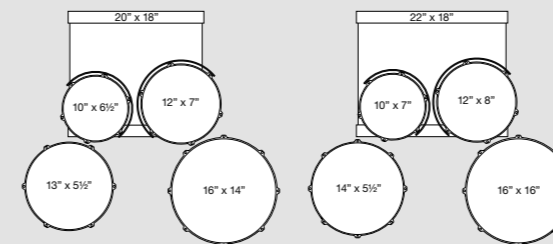

Options

- 6481370* 13" x 7" Snare Drum
- 6481455* 14" x 5½" Snare Drum
- 6481465* 14" x 6½" Snare Drum
- 6481480* 14" x 8" Snare Drum

*Available in Black Ash Satin (BAS) or Natural Ash Satin (NAS) only

64899-70

64899-72