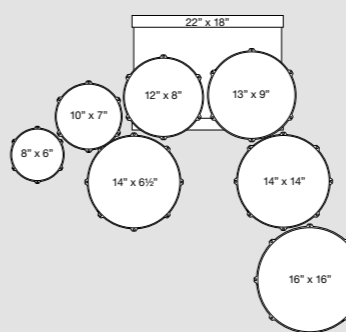

Heritage Series

Pre-Configured Shell Packs

Premier®

Options

64899-141

Features

1. Pre-configured shell packs:
2. 100% birch shells (6-ply)
   - 7.5mm un-supported shells
   - 1.5mm triple-flange steel hoops
   - Matching wood snare drum

1. APK 4-piece configurations:
2. Bass drum pedal riser included on 16" and 18" models
   - Chrome plated ISO mount
   - Single tom holder included
   - Choice of wrap finishes

1. XPK Concert Tom configuration:
2. Classic style mounted toms
   - Clear top drumhead/black dot for controlled sound
   - Tom holder and double tom stand included
   - Natural satin lacquer only

Heritage drum sets are a collection of APK and XPK models that offer the player something a little different. With 100% birch shells the Heritage range is unrivaled in its price point.

A range of smaller APK set-ups offer a compact kit that

can work both at home or on the stage and will neatly fit into the smallest of transport solutions.

If small isn't your thing then the Concert Tom kit takes you on a nostalgic trip to the 70s when some of the world's leading recording and performing drummers opted for these

drums with their clear drumheads and black dot delivering a controlled sound. Stand out from the crowd with the Heritage range from Premier.