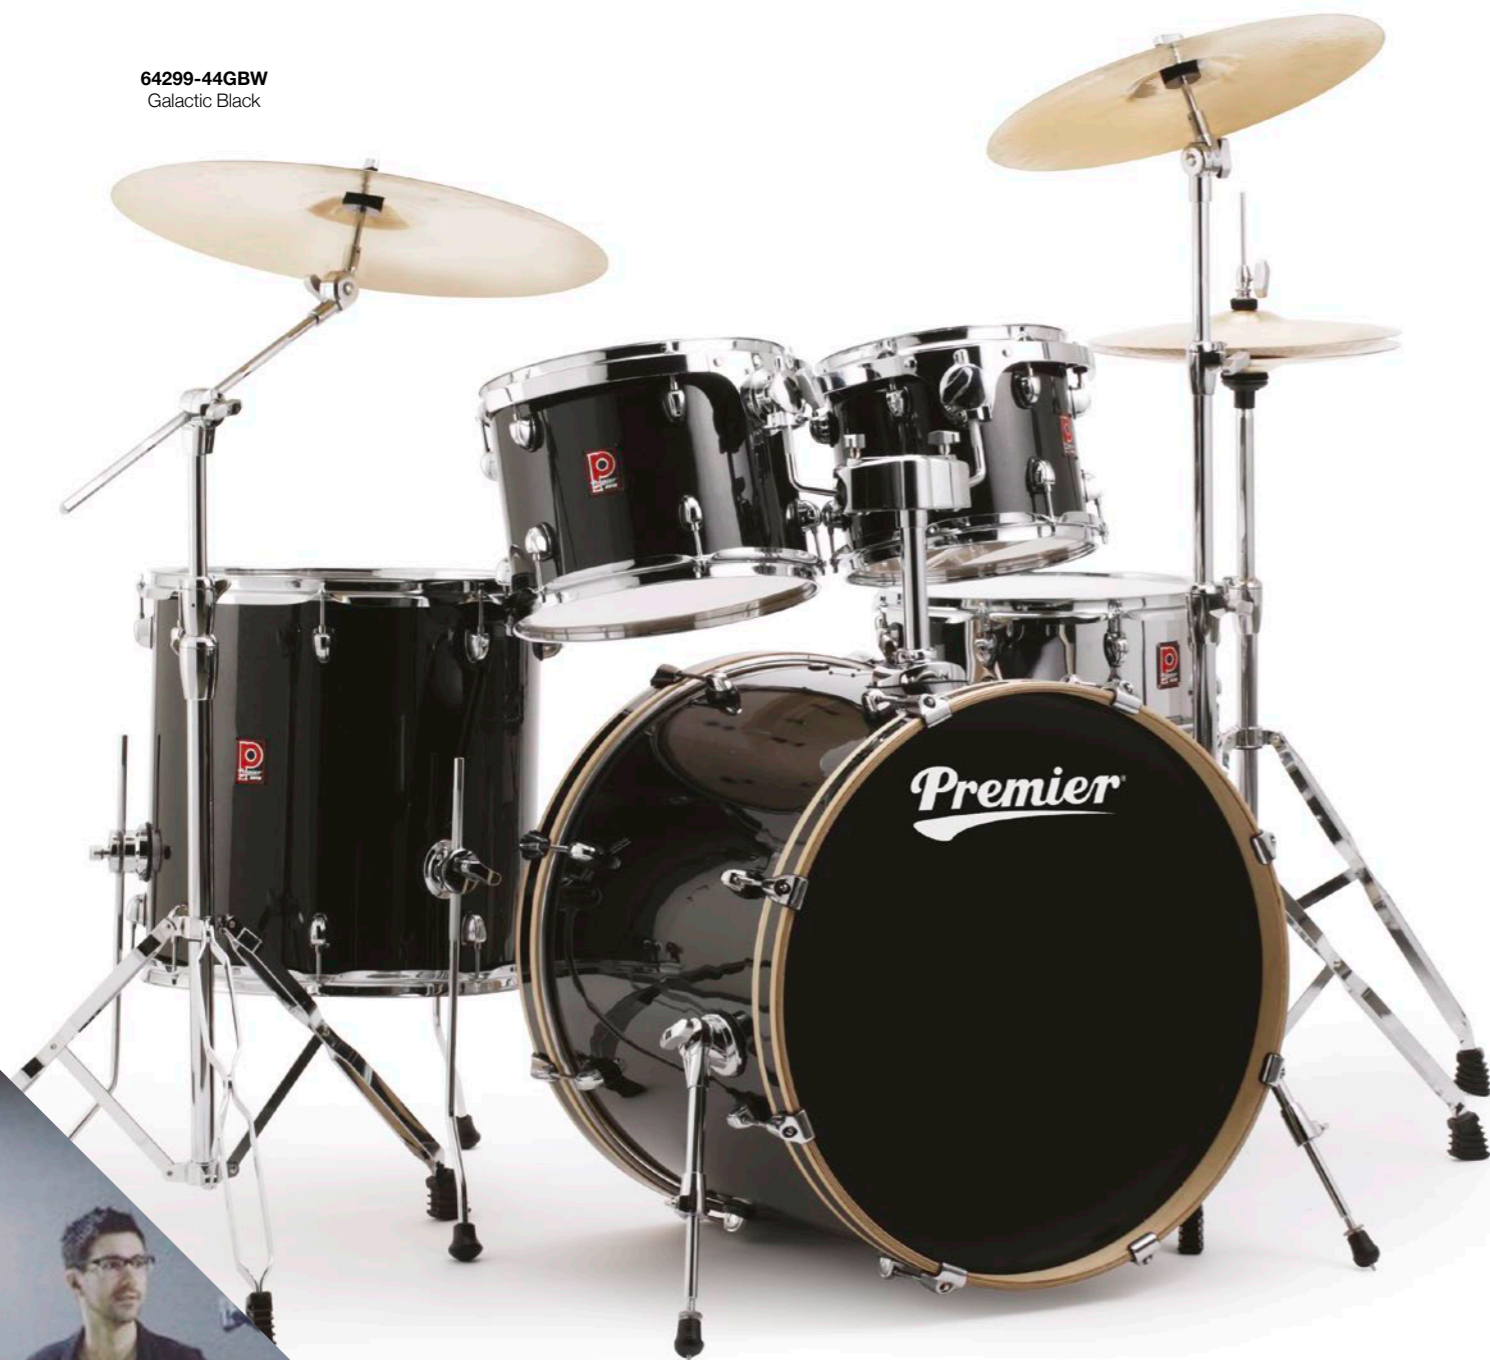

APK Series

Pre-Configured Shell Packs

Premier®

64299-44GBW
Galactic Black