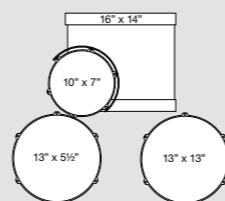

Options

64299-55