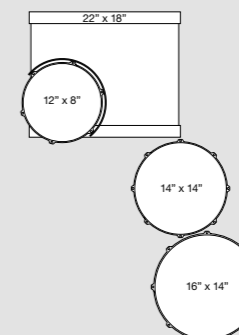

EL22-49

Elite Studio is the latest edition to the Elite range of drums. Designed in England, Elite Studio has been stripped back to its basics by focusing on the shell design, inspired by our original blended shell - the Gen-X.

Incorporating a little touch

of classic Premier with beech reinforcement rings, the unique shell design means every drum is tailored to fit its ultimate tonal range.

The result is a brand new range with a different palette of colourful tones for new sounds, a very versatile drum set which is great in the studio or any live situation.

With every drum in your kit having a different tonal characteristic to the other, the Elite Studio focuses around a different plywood set-up to give the shell its maximum tonal range. Each shell consists of 6-ply with beech reinforcement rings: rack toms (4-ply birch / 2-ply maple) are higher pitched with clean tones whilst floor, bass and snare drums (2-ply maple / 4-ply birch) have a mid-to-low pitch with warmer tones. Each shell is 3mm undersize allowing the skin to seat better on the bearing edge.

An old classic for Premier, the beech support ring is made utilising

modern building techniques allowing for solid, stable shells that will not go out of round.

Features

- Designed in England
- Maple/birch hybrid shell (6-ply)
- 4.2mm thin shell with 4.8mm beech reinforcement rings (4-ply)
- 3mm undersize shell diameter (toms and floor toms)
- Internally lacquered shell
- Diamond Chrome lugs
- Stylish ISO mounts
- 2.3mm triple-flange steel hoops
- Nyloc lug insert prevents detuning
- Undrilled bass drum
- Die-cast claw hook featuring protective rubber liner
- Premier pewter badge
- Drumheads by Remo