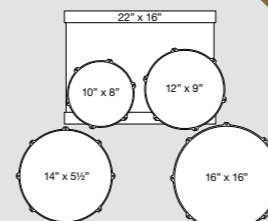

Powerhouse Series

Pre-Configured Shell Packs

Premier®

Options

64099-44

The Powerhouse sets the standard for entry-level drum sets. The perfect starter outfit for budding drummers of any age, this kit delivers in sound and quality.

A solid performing drum set, it features matching wood hoops and snare drum

that deliver the look and feel of drums much higher priced.

Available in two popular configurations, with a choice of retro-style wraps, the Powerhouse shell pack provides you with the ideal drum set to learn and develop your playing on.

Features

- Pre-configured shell packs
- 6-ply basswood shells
- 1.5mm triple-flange steel hoops
- Wooden bass drum hoops with matching inlay
- Matching wood snare drum
- Choice of wraps including retro-style finishes
- XPK/APK hardware pack available separately (5864)