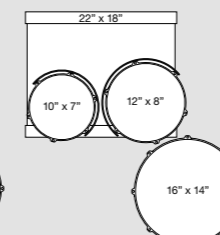

Elite Studio Series

Thin Shell Drums and Shell Packs

Options

- EST0807 8" x 7" Rack Tom
- EST1007 10" x 7" Rack Tom
- EST1208 12" x 8" Rack Tom
- EST1309 13" x 9" Rack Tom

- ESF1412 14" x 12" Floor Tom
- ESF1414 14" x 14" Floor Tom
- ESF1614 16" x 14" Floor Tom
- ESF1616 16" x 16" Floor Tom

- ESB1814 18" x 14" Bass Drum
- ESB2016 20" x 16" Bass Drum
- ESB2218 22" x 18" Bass Drum
- ESB2414 24" x 14" Bass Drum

- ESS1455 14" x 5½" Snare Drum
- ESS1465 14" x 6½" Snare Drum
- ESS1480 14" x 8" Snare Drum

EL22-44

Elite Studio is the latest edition to the Elite range of drums. Designed in England, Elite Studio has been stripped back to its basics by focusing on the shell design, inspired by our original blended shell - the Gen-X.

Incorporating a little touch

of classic Premier with beech reinforcement rings, the unique shell design means every drum is tailored to fit its ultimate tonal range.

The result is a brand new range with a different palette of colourful tones for new sounds, a very versatile drum set which is great in the studio or any live situation.

With every drum in your kit having a different tonal characteristic to the other, the Elite Studio focuses around a different plywood set-up to give the shell its maximum tonal range. Each shell consists of 6-ply with beech reinforcement rings: rack toms (4-ply birch / 2-ply maple) are higher pitched with clean tones whilst floor, bass and snare drums (2-ply maple / 4-ply birch) have a mid-to-low pitch with warmer tones. Each shell is 3mm undersize allowing the skin to seat better on the bearing edge.

An old classic for Premier, the beech support ring is made utilising

modern building techniques allowing for solid, stable shells that will not go out of round.

Features