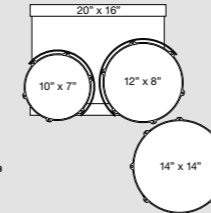

Elite Studio Series

Thin Shell Drums and Shell Packs

Options

- EST0807 8" x 7" Rack Tom
- EST1007 10" x 7" Rack Tom
- EST1208 12" x 8" Rack Tom
- EST1309 13" x 9" Rack Tom

- ESF1412 14" x 12" Floor Tom
- ESF1414 14" x 14" Floor Tom
- ESF1614 16" x 14" Floor Tom
- ESF1616 16" x 16" Floor Tom

- ESB1814 18" x 14" Bass Drum
- ESB2016 20" x 16" Bass Drum
- ESB2218 22" x 18" Bass Drum
- ESB2414 24" x 14" Bass Drum

- ESS1455 14" x 5½" Snare Drum
- ESS1465 14" x 6½" Snare Drum
- ESS1480 14" x 8" Snare Drum

EL20-05

Elite Studio is the latest edition to the Elite range of drums. Designed in England, Elite Studio has been stripped back to its basics by focusing on the shell design, inspired by our original blended shell - the Gen-X.

Incorporating a little touch

of classic Premier with beech reinforcement rings, the unique shell design means every drum is tailored to fit its ultimate tonal range.

The result is a brand new range with a different palette of colourful tones for new sounds, a very versatile drum set which is great in the studio or any live situation.

With every drum in your kit having a different tonal characteristic to the other, the Elite Studio focuses around a different plywood set-up to give the shell its maximum tonal range. Each shell consists of 6-ply with beech reinforcement rings: rack toms (4-ply birch / 2-ply maple) are higher pitched with clean tones whilst floor, bass and snare drums (2-ply maple / 4-ply birch) have a mid-to-low pitch with warmer tones. Each shell is 3mm undersize allowing the skin to seat better on the bearing edge.

An old classic for Premier, the beech support ring is made utilising

modern building techniques allowing for solid, stable shells that will not go out of round.

Features