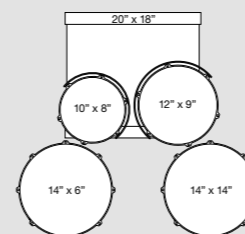

Options

64299-25