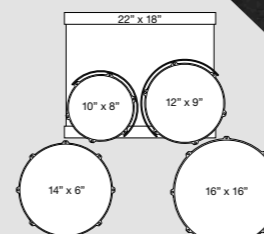

APK Series

Pre-Configured Shell Packs

Premier®

Options

64299-44

The APK Series is one of the easiest drum kits to set-up and tune and with its 100% birch shells, it offers a more full-bodied tone suitable for any musical genre.

Using all of Premier's experience, the APK is packed full of features that includes

low-mass lugs, a fabulous chrome-plated ISO mounting system and a range of stylish wraps that will keep your drums not only sounding great, but looking great for years to come. Like the XPK, it carries the same little features such as the rubber plinths under the claw hooks to protect your investment.

APK Series shell packs come with a 14"x6" steel snare drum, finished in chrome, delivers a brighter, louder sound that's ideal for any situation.

The APK is available as a shell pack and offers the complete outfit; the right choice for sound, quality and price.

For the complete Premier experience, why not add the excellent XPK/APK hardware pack (5864) which includes a double braced hi-hat, snare, boom and cymbal stands with a single pedal.

Cymbals, throne and sticks are not included as standard - speak to your local dealer.

Features

- Pre-configured shell packs
- 100% birch shells (6-ply)
- 7.5mm un-supported shells
- Wrap finishes
- ISO mount with integral memory lock design
- 1.5mm triple-flange steel hoops
- Steel snare drum
- Tom holder included
- Chrome hardware
- Premier's iconic 'P' badge
- XPK/APK hardware pack available separately (5864)