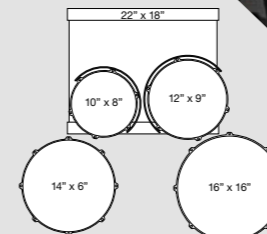

XPK Series

Pre-Configured Shell Packs

Options

64899-44

The XPK range is packed with a host of features and an outstanding sound performance, these drum sets offer incredible value for money and provide drummers with a quality drum set that is the ideal balance of performance and style.

With 100% birch shells, these

kits sound bright with great attack straight out of the box and are perfect for any scenario - from the practice room, to the recording studio, to the stage.

The overall sound is enhanced by the low-mass lugs and a solid ISO mounting system, both of which are designed to increase the sustain of

the 7.5mm, 6-ply birch shell.

Every fine detail is considered on the XPK with die-cast claw hooks featuring protective rubber plinths so that your bass drum hoop will never be marked.

With a number of popular configurations and a

choice of lacquer finishes, you can be sure that these kits will look great for years to come.

For the complete Premier experience, why not add the excellent XPK/APK hardware pack (5864) which includes a double braced hi-hat, snare, boom and cymbal stands with a single pedal. Cymbals not included.

Features

- Pre-configured shell packs
- 100% birch shells (6-ply)
- 7.5mm un-supported shells
- Gloss lacquer finishes
- ISO mount with integral memory lock design
- 1.5mm triple-flange steel hoops
- Matching birch snare drum
- Tom holder included
- Chrome hardware
- Premier's iconic 'P' badge
- XPK/APK hardware pack available separately (5864)