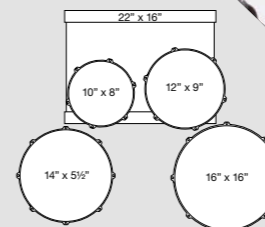

6192-S
6099-27-S