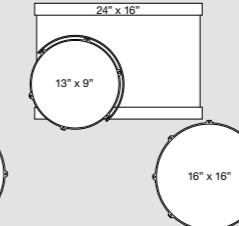

2845SPL	14" x 5½" Snare Drum
2846SPL	14" x 6½" Snare Drum
2848SPL	14" x 8" Snare Drum

EL18-49

EL20-25

EL22-73

EL24-10

As standard each tom features our stylish and innovative flush-fit ISO mount for greater sustain and extended tonality and featuring a close circumference design, allowing close tom placement.