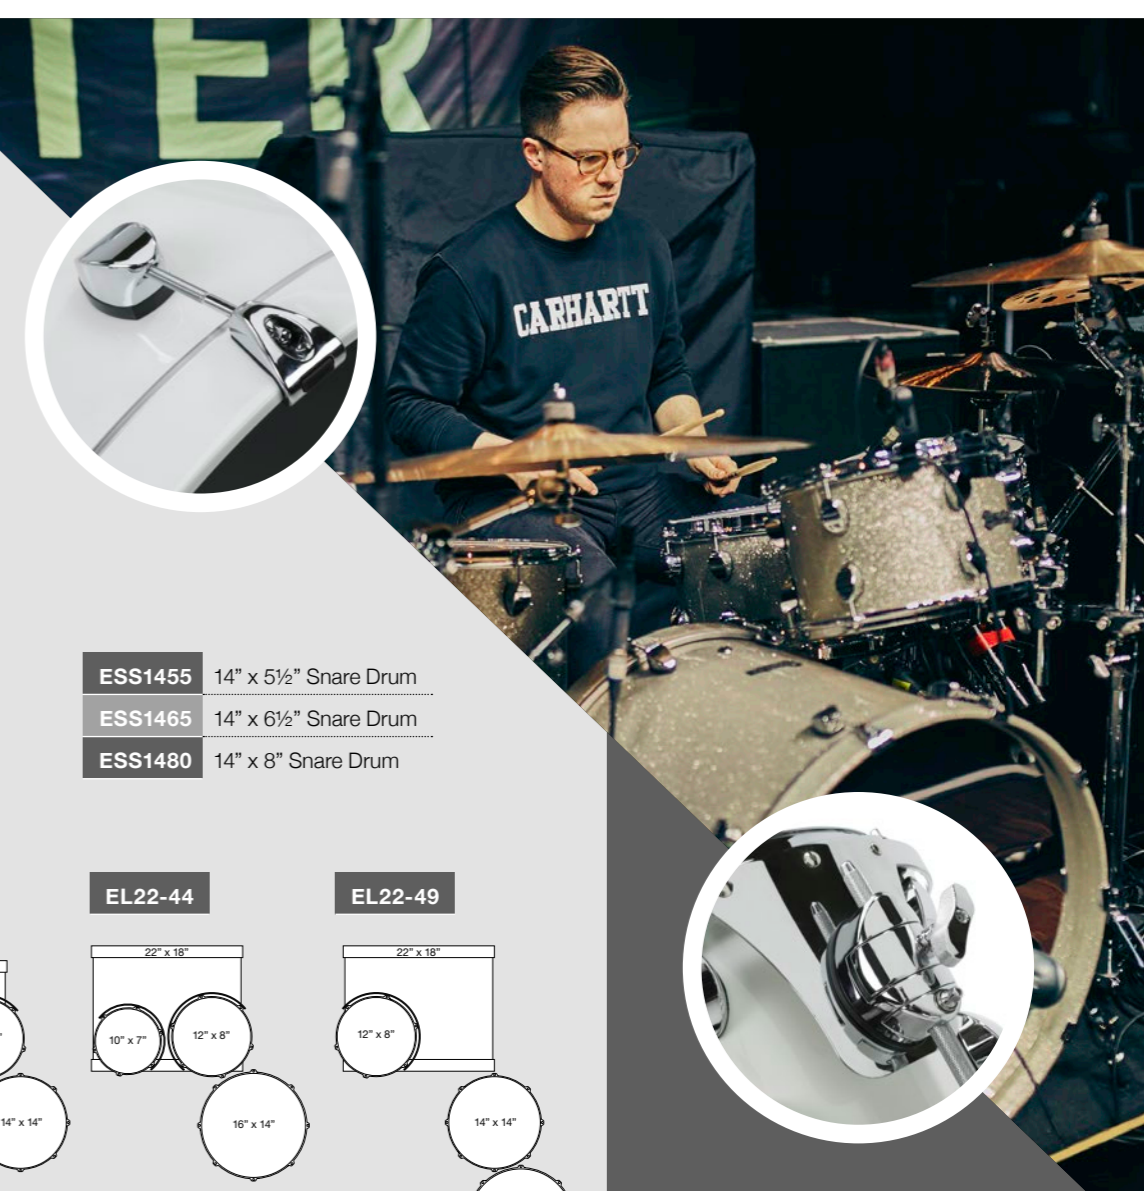

Elite Studio Series

Thin Shell Drums and Shell Packs

Options

- EST0807 8" x 7" Rack Tom
- EST1007 10" x 7" Rack Tom
- EST1208 12" x 8" Rack Tom
- EST1309 13" x 9" Rack Tom

- ESF1412 14" x 12" Floor Tom
- ESF1414 14" x 14" Floor Tom
- ESF1614 16" x 14" Floor Tom
- ESF1616 16" x 16" Floor Tom

- ESB1814 18" x 14" Bass Drum
- ESB2016 20" x 16" Bass Drum
- ESB2218 22" x 18" Bass Drum
- ESB2414 24" x 14" Bass Drum

- ESS1455 14" x 5½" Snare Drum
- ESS1465 14" x 6½" Snare Drum
- ESS1480 14" x 8" Snare Drum

Elite Studio is the latest edition to the Elite range of drums. Designed in England, Elite Studio has been stripped back to its basics by focusing on the shell design, inspired by our original blended shell - the Gen-X.

Incorporating a little touch

of classic Premier with beech reinforcement rings, the unique shell design means every drum is tailored to fit its ultimate tonal range.

The result is a brand new range with a different palette of colourful tones for new sounds, a very versatile drum set which is great in the studio or any live situation.

With every drum in your kit having a different tonal characteristic to the other, the Elite Studio focuses around a different plywood set-up to give the shell its maximum tonal range. Each shell consists of 6-ply with beech reinforcement rings: rack toms (4-ply birch / 2-ply maple) are higher pitched with clean tones whilst floor, bass and snare drums (2-ply maple / 4-ply birch) have a mid-to-low pitch with warmer tones. Each shell is 3mm undersize allowing the skin to seat better on the bearing edge.

An old classic for Premier, the beech support ring is made utilising

modern building techniques allowing for solid, stable shells that will not go out of round.

Features