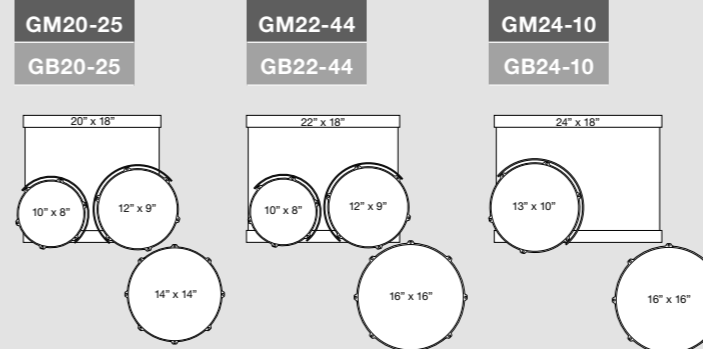

Genista Series

Classic Shell Packs and Add-Ons

Options

- **GMT0807** 8" x 7" Maple Rack Tom
- **GBT0807** 8" x 7" Birch Rack Tom

- **GMF1414** 14" x 14" Maple Floor Tom
- **GBF1414** 14" x 14" Birch Floor Tom
- **GMF1616** 16" x 16" Maple Floor Tom
- **GBF1616** 16" x 16" Birch Floor Tom
- **GMF1816** 18" x 16" Maple Floor Tom
- **GBF1816** 18" x 16" Birch Floor Tom

- **GMB2218** 22" x 18" Maple Bass Drum
- **GBB2218** 22" x 18" Birch Bass Drum
- **GMS1460** 14" x 6" Maple Snare Drum
- **GBS1460** 14" x 6" Birch Snare Drum

Features

- Choice of two exciting shell options:
  - American maple (7-ply)
  - American birch (7-ply)
- 5.6mm un-supported shells
- 3mm undersize shell diameter (toms and floor toms)
- Internally lacquered shell
- Iconic Genista Diamond Chrome lugs
- ISO mount with integral memory lock design
- 2.3mm triple-flange steel hoops
- Undrilled bass drum
- Die-cast claw hook
- Lacquer and sparkle finishes
- Premier 'P' badge
- Drumheads by Remo

The shell finish is impeccable with a choice of stunning sparkle lacquers, high gloss lacquers and sparkle fade lacquers.

remain undrilled for maximum tonal resonance and low-end frequencies.

All tom shells are fitted with an ISO mount in Diamond Chrome whilst the bass drums

With the now iconic and distinctive lug design, finished in Diamond Chrome, the Genista is a legend within its own time.

The Genista Series remains one of Premier's most successful drum sets of all time.

Genista is the first choice for aspiring and professional drummers alike whilst remaining classic and distinctive in its sound and design but with more options available than ever before.

Genista shells are available as either 100% American maple or 100% American birch.