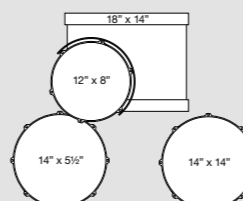

Heritage Series

Pre-Configured Shell Packs

Premier®

Options

64299-56

Features

1. Pre-configured shell packs:
2. 100% birch shells (6-ply)
   - 7.5mm un-supported shells
   - 1.5mm triple-flange steel hoops
   - Matching wood snare drum

1. APK 4-piece configurations:
2. Bass drum pedal riser included on 16" and 18" models
   - Chrome plated ISO mount
   - Single tom holder included
   - Choice of wrap finishes

1. XPK Concert Tom configuration:
2. Classic style mounted toms
   - Clear top drumhead/black dot for controlled sound
   - Tom holder and double tom stand included
   - Natural satin lacquer only

Heritage drum sets are a collection of APK and XPK models that offer the player something a little different. With 100% birch shells the Heritage range is unrivaled in its price point.

A range of smaller APK set-ups offer a compact kit that

can work both at home or on the stage and will neatly fit into the smallest of transport solutions.

If small isn't your thing then the Concert Tom kit takes you on a nostalgic trip to the 70s when some of the world's leading recording and performing drummers opted for these

drums with their clear drumheads and black dot delivering a controlled sound. Stand out from the crowd with the Heritage range from Premier.