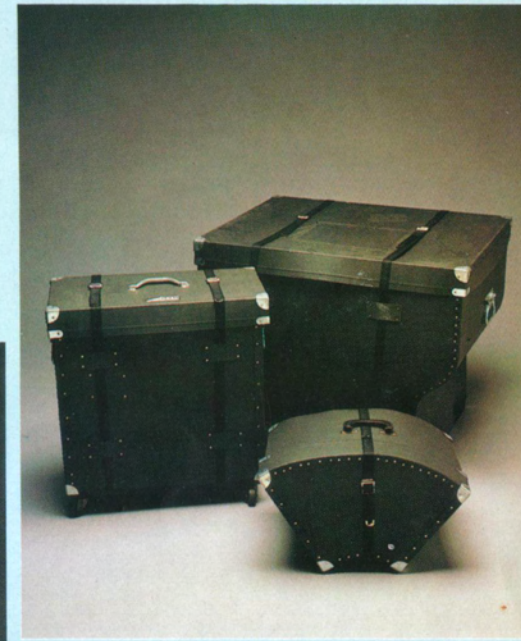

Colour is impregnated right into the drum shell so it cannot scratch or chip off and shallow marks can easily be polished out.

Staccato Drums revolutionary shape marks a tremendous leap forward in the concept of drum design. Based on the 'Kadency' principle, it gives immense volume when required plus amazing clarity of sound. A must for the modern drummer and suitable for both stage and studio use.

Although the drum sound is excellent with any head, Staccato Drums are factory fitted with our own brand specially manufactured by Remo in the U.S.A.

Stands and Accessories

All kits are available with or without Snare Drum, Stands and Pedals. A standard specification kit includes a double Tom-tom mounting on the Bass Drum, double T/T floor stands, Bass Drum spurs and floor Tom-tom legs.

The deluxe specification includes a 14" x 15" steel, ten lug Snare Drum, two heavy duty cymbal stands, Hi-Hat pedal, Bass Drum pedal, Snare Drum stand. All stands have fitted nylon non-slip bushes and double braced legs.

Tom-tom holders are the shell mounted type, fully adjustable for all playing angles but without a protruding Tom-tom arm inside the shell to affect sound projection.

STACCATO RANGE SIZES

Concert Toms	6", 8", 10", 12", 13", 14".
Floor Tom-tom	16".
Bass Drum	22".

COLOURS

Standard colour range:-
Diamond White, Jet Black,
Sky Blue, Royal Blue, Signal
Red, Canary Yellow.

Custom made heavy duty drum cases and stands.