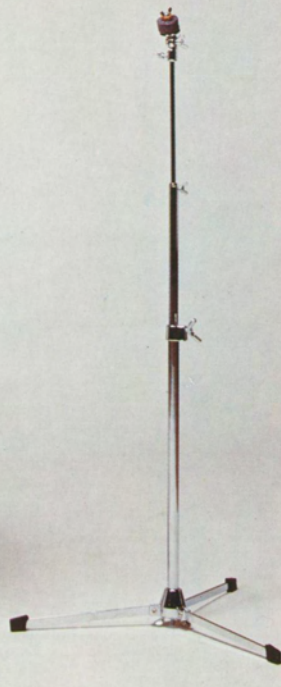

hi-hat stands

- "HI-ACE" 6885 Hi-hat stand
- "STAGE-ACE" 6865 Hi-hat stand
- "LONESTAR" 6855 Hi-hat stand

- a 6810 Hi-hat clutch
- b 6812 Hi-hat clutch
- c 7004 "Y" Wing screw 30-8-16

6885

6865

6855

cymbal stands

"HI-ACE" **6882** Cymbal stand

"STAGE-ACE" **6862** Cymbal stand

"LONESTAR" **6852** Cymbal stand

a **6805** Cymbal tilter

b **7069** Rubber tip with screw nut

c **7064** Rubber tip tripod legs

6882

6862