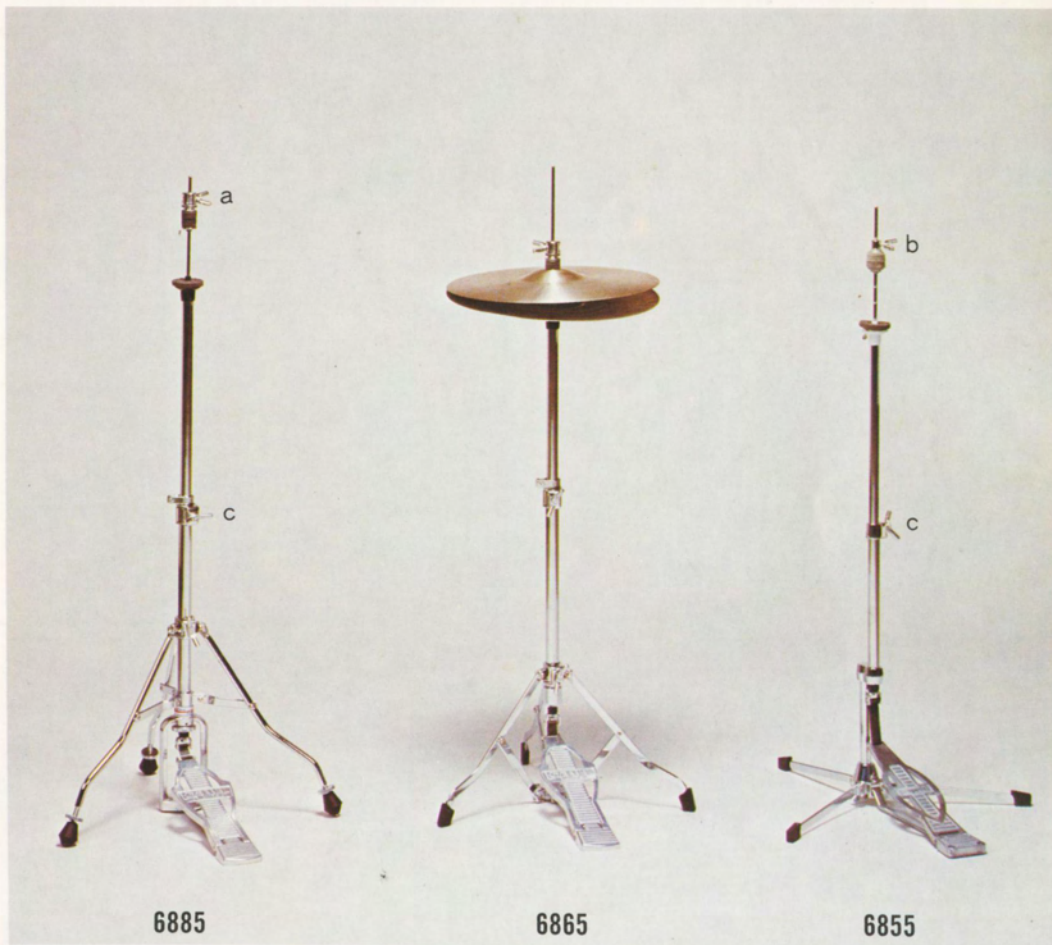

6380 Bass drum rod with claw hook

6378 Bass drum "T" rod only

6379 Double claw hook only

6381 Rod for snare & tom tom drums

6382 Rod for floor tom toms

6020-13 Snappy snare, 20 strands

6030-13 Snappy snare, 30 strands

hi-hat stands

- "HI-ACE" 6885 Hi-hat stand
- "STAGE-ACE" 6865 Hi-hat stand
- "LONESTAR" 6855 Hi-hat stand

- a 6810 Hi-hat clutch
- b 6812 Hi-hat clutch
- c 7004 "Y" Wing screw 30-8-16

6885

6865

6855

cymbal stands