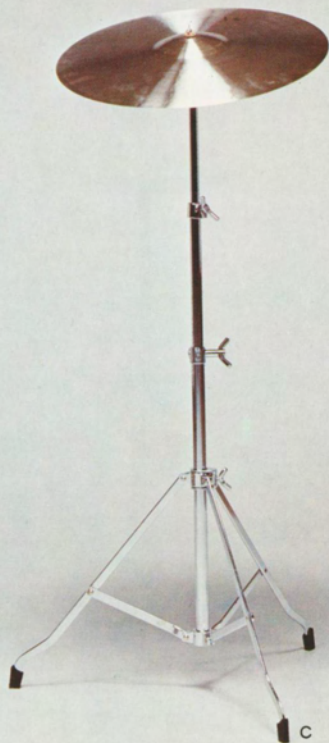

hi-hat stands

- "HI-ACE" 6885 Hi-hat stand
- "STAGE-ACE" 6865 Hi-hat stand
- "LONESTAR" 6855 Hi-hat stand

- a 6810 Hi-hat clutch
- b 6812 Hi-hat clutch
- c 7004 "Y" Wing screw 30-8-16

6885

6865

6855

cymbal stands

"HI-ACE" **6882** Cymbal stand

"STAGE-ACE" **6862** Cymbal stand

"LONESTAR" **6852** Cymbal stand

a **6805** Cymbal tilter

b **7069** Rubber tip with screw nut

c **7064** Rubber tip tripod legs

6882

6862