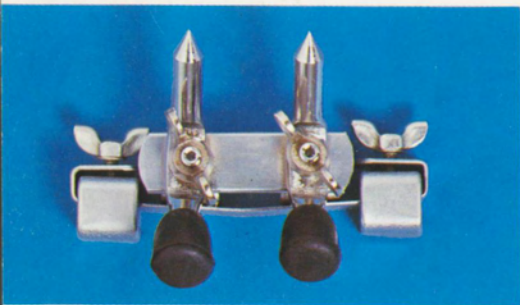

b 7086 Rubber sleeve for 6880

c 7087 Rubber sleeve for 6850

d 7088 Rubber sleeve for 6870

6880

6870

a

6850

a

b

c

thrones

- 6760 Throne
6770 Throne, chrome plated metal hoop

bass drum anchor

- 6348 Prevents bass drum from creeping.
Reversible pointed and rubber tips.

6760

6770