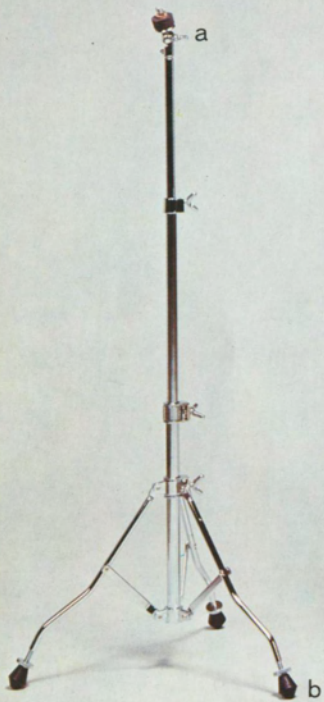

hi-hat stands

- "HI-ACE" 6885 Hi-hat stand
- "STAGE-ACE" 6865 Hi-hat stand
- "LONESTAR" 6855 Hi-hat stand

- a 6810 Hi-hat clutch
- b 6812 Hi-hat clutch
- c 7004 "Y" Wing screw 30-8-16

6885

6865

6855

cymbal stands

"HI-ACE" **6882** Cymbal stand

"STAGE-ACE" **6862** Cymbal stand

"LONESTAR" **6852** Cymbal stand

a **6805** Cymbal tilter

b **7069** Rubber tip with screw nut

c **7064** Rubber tip tripod legs

6882

6862