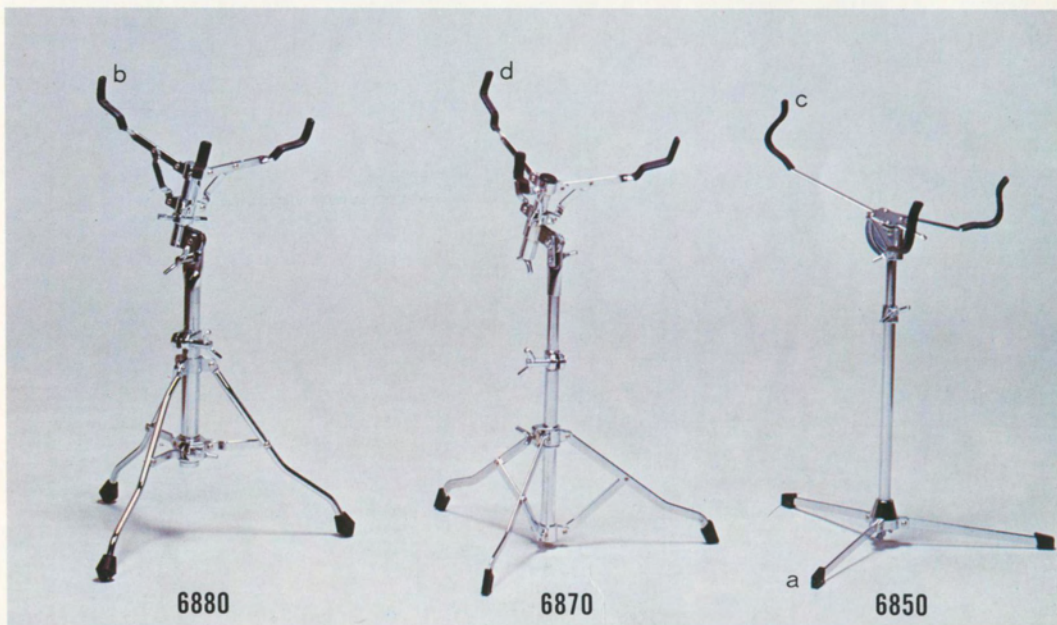

6880

6870

a

6850