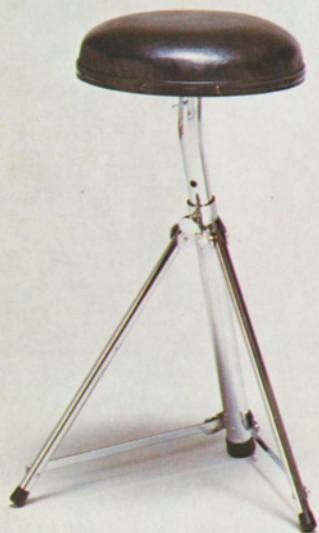

b

c

thrones

- 6760 Throne
6770 Throne, chrome plated metal hoop

bass drum anchor

- 6348 Prevents bass drum from creeping.
Reversible pointed and rubber tips.

6760

6770