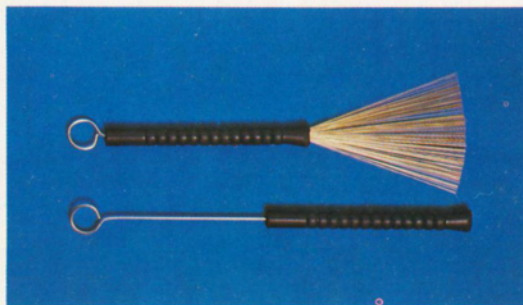

b 7086 Rubber sleeve for 6880

c 7087 Rubber sleeve for 6850

d 7088 Rubber sleeve for 6870

6880

6870

a

6850

a

b

c

thrones

- 6760 Throne
6770 Throne, chrome plated metal hoop

bass drum anchor

- 6348 Prevents bass drum from creeping.
Reversible pointed and rubber tips.

6760

6770