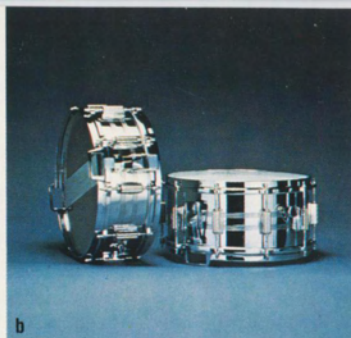

a

b

IMPERIALSTAR

METAL SHELL SNARE DRUMS

c

- King beat all metal seamless shell
- King beat solid die-cast counter hoops
- Die-cast strainer
- Weather King drum heads
- One-touch tone control

- a. **8588** 5"×14" Metal shell
  8688 6½"×14" Metal shell
- b. **8585** 5"×14" Metal shell
  8685 6½"×14" Metal shell
- c. **8555** 5"×14" Metal shell

a

b

c

d

STANDS

- a. "STAGE STAR"
  6910 Snare drum stand
  6915 Hi-hat stand
  6912 Cymbal stand-70" height
  6914 Cymbal stand-Mobil arm
- b. "STAGE KING"
  6890 Snare drum stand
  6895 Hi-hat stand
- c. "STAGE MASTER"
  6870 Snare drum stand
  6875 Hi-hat stand
  6872 Cymbal stand
- d. "STAGE KING"
  6892 Cymbal stand-70" height
  6893 Cymbal stand-Double angle
  6894 Cymbal stand-Mobil arm