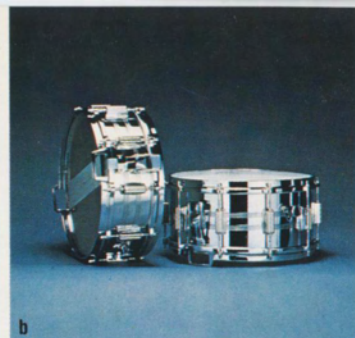

8558 5½"×8"

6897 stand

8560 6½"×10"

8562 8"×12"

6897 stand

8569 Low-pitch, Four-piece set

8563 9"×13"

8564 10"×14"

6898 stand

8565 12"×15"

8566 14"×16"

6898 stand

8570 AUGUSTAR 8 complete set of 8

a

b

IMPERIALSTAR

METAL SHELL SNARE DRUMS

c

- King beat all metal seamless shell
- King beat solid die-cast counter hoops
- Die-cast strainer
- Weather King drum heads
- One-touch tone control

- a. **8588** 5"×14" Metal shell
- 8688** 6½"×14" Metal shell
- b. **8585** 5"×14" Metal shell
- 8685** 6½"×14" Metal shell
- c. **8555** 5"×14" Metal shell