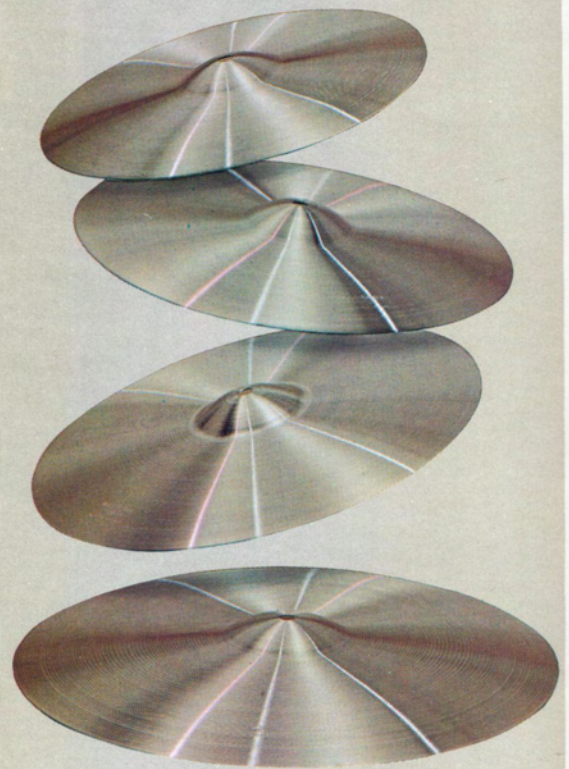

CAMBER NICKEL-SILVER

A nickel-silver alloy specially developed by acoustic metallurgists has been selected to produce an optimum variety of forceful sounds.

Explosive and cutting crashes can be created with incredible crispness and clarity of tone.

The most popular of the moderately priced cymbals, this group provides an excellent answer to the needs of today's modern drummer.

12"	#212	Hi-Hats
14"	#214	Hi-Hats
14"	#200MP	Matched Pair—Hi-Hats
15"	#215	Hi-Hats
16"	#216	Crash
18"	#218	Ride
20"	#220	Ride
22"	#222	Rock/Ride