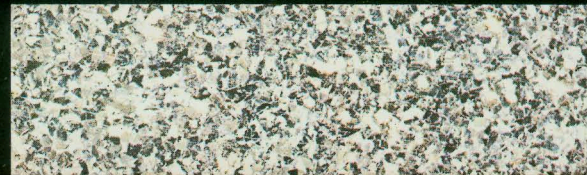

Illustrated in Chrome Steel

**4020 — Gretsch BROADCASTER
Drum Outfit**

Choice of finishes:

Pearl or Sparkle
Rosewood
Hand Polished Walnut
Peacock Satin Flame
Chrome Steel
Brass Steel

The Gretsch BROADCASTER includes:

Those Great Gretsch Colors

Warm rich woods, gleaming pearls, sparkles, and steels — the choice of top drummers and band directors.

Maple

Walnut

Peacock Flame

Gold Sparkle

Jet Black Nitron

Blue Sparkle

Chrome Steel

Silver Sparkle

Brass Steel

Red Sparkle

Black Pearl

Green Sparkle

White Pearl

Champagne Sparkle