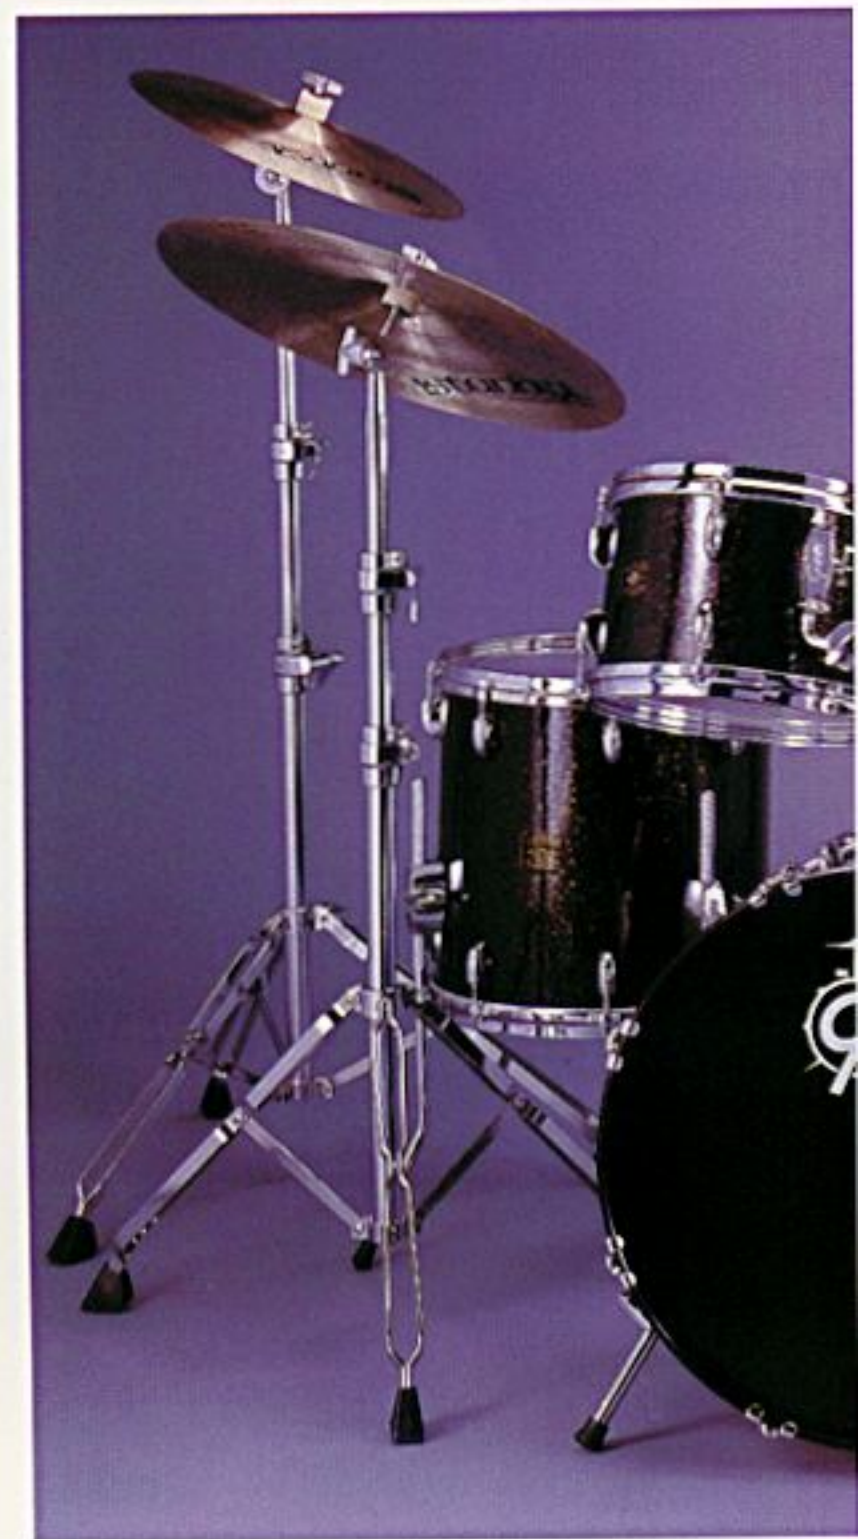

COMPLETE DRUM KITS

JAZZ kit LIGHT BLUE PEARL (LBP)

G4244	Bass Drum	14" x 18"
G4415	Tom Tom	8" x 12"
G4417	Floor Tom	14" x 14"
G4157	Snare Drum	5" x 14"
GT4987	Snare Drum Stand	
GT4849	High Hat Stand	
GT4850 (x2)	Straight Cymbal Stands	
G9001	Single Tom Holder	

BASS DRUMS

CONVENTIONAL BASS DRUMS		POWER BASS DRUMS	
ITEM NUMBER	SIZE	ITEM NUMBER	SIZE
G4244	14" x 18"	GM4244	16" x 18"
G4249	14" x 20"	GM4249	16" x 20"
G4247	14" x 22"	GM4247	16" x 22"
G4269	14" x 24"	GM4269	16" x 24"
G4271	14" x 26"		

FLOOR TOMS

ITEM NUMBER	SIZE
G4417	14" x 14"
G4418	16" x 16"
G4419	16" x 18"
G4423	18" x 18"