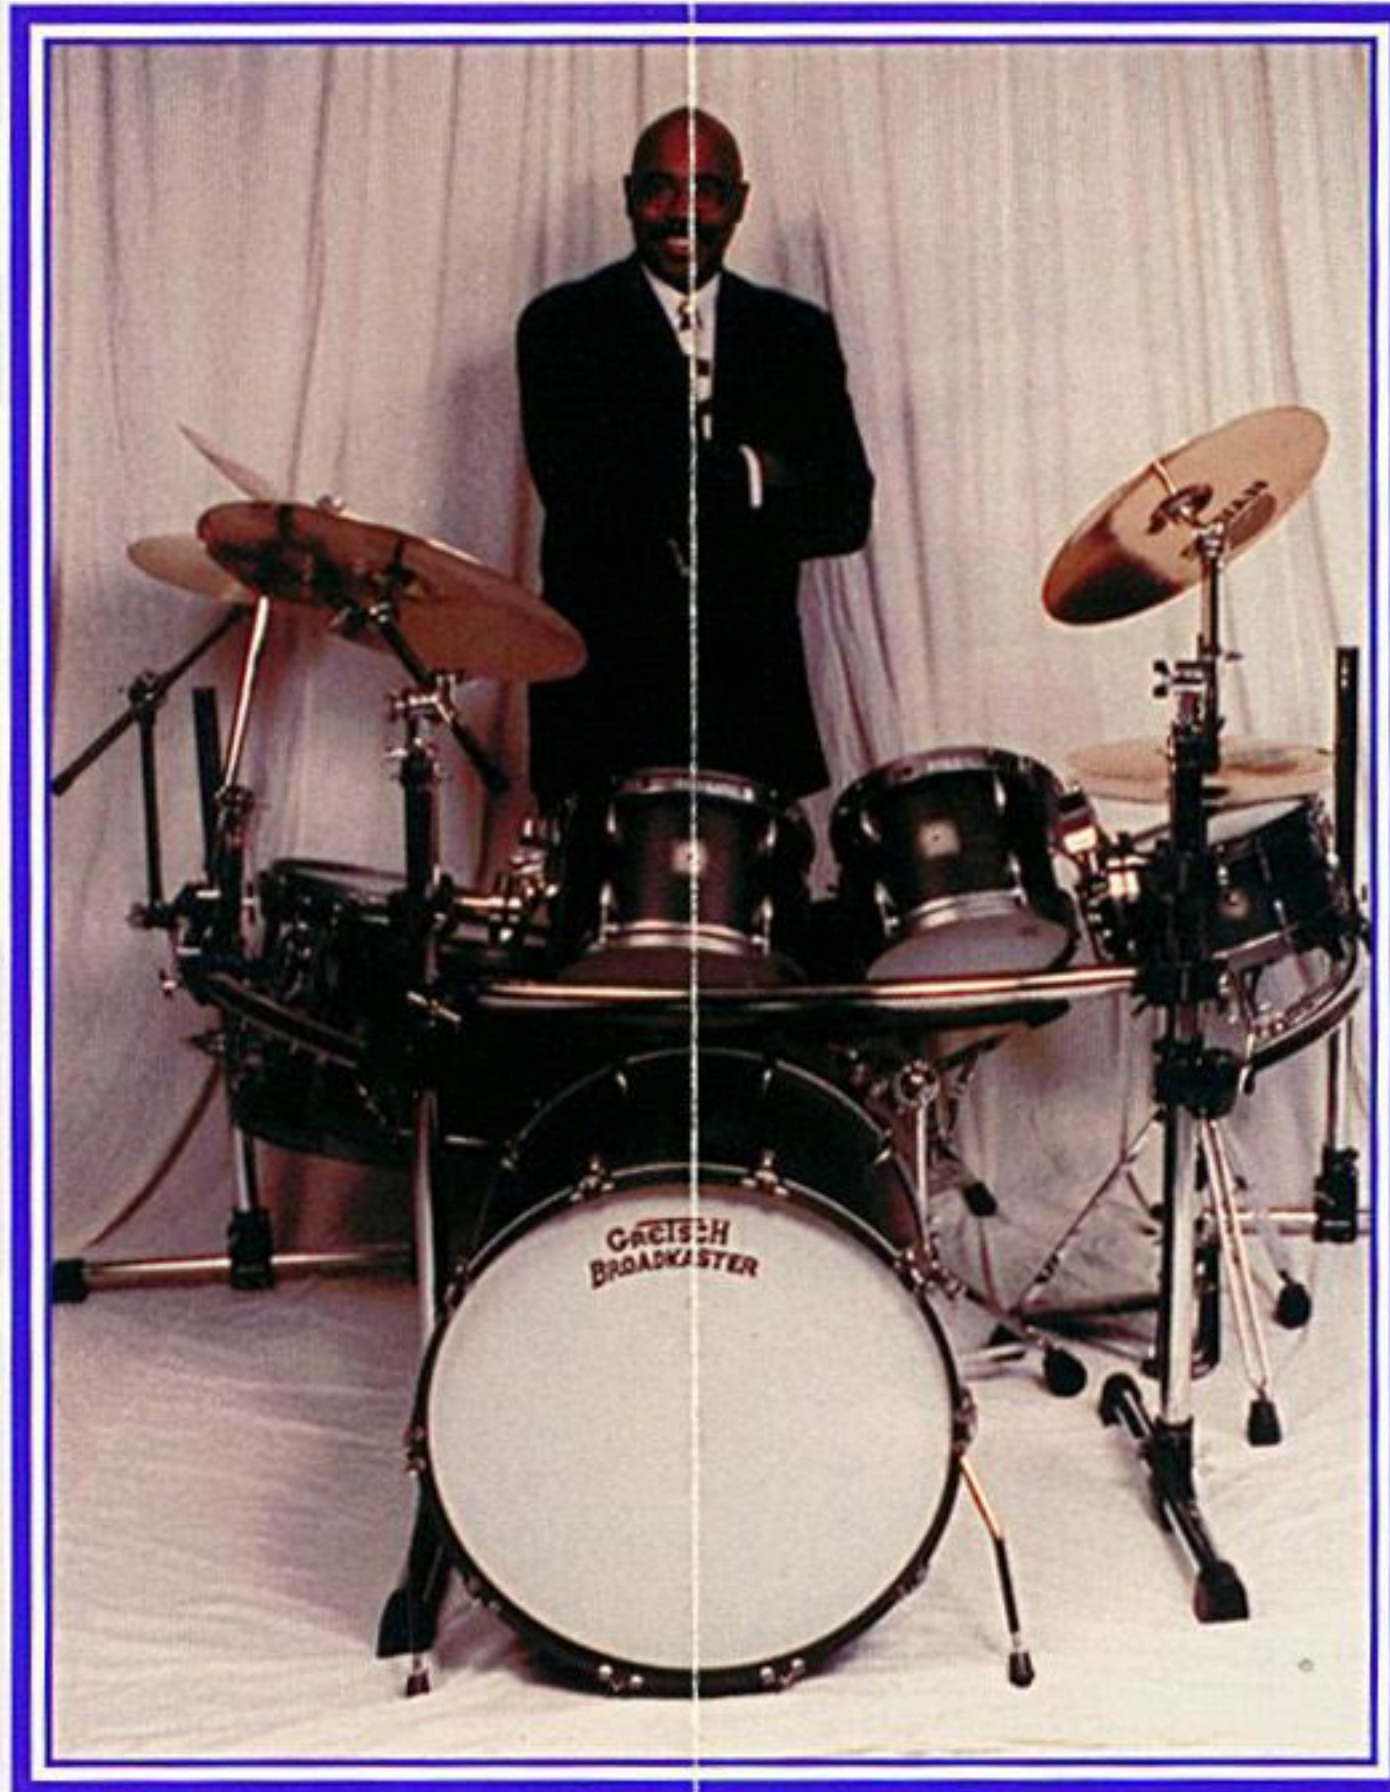

SERIES

318 Kit

14x18 Bass
8x12 tom
14x14 tom
w/legs

(Satin Rosewood)

GRETSCH BROADCASTER

FUSION SERIES

GBR0422 Kit

GBM4247 16
GBMS44149 1
GBM4415 1
GBM4420 1

(Pictured: Satin Ebony)

TRIX SERIES

420 Kit

16x20 Bass
8x10 tom
8x12 tom
14x14 tom w/legs

(Satin Walnut)

Snare I

GB4157
GB4156
GB4154

Brass Snare

GB4160BB
GB4166BB
GB4160GB 5x1
GB4166GB 6x1

Signature Kit

4417 14x14 tom
4421 14x15 tom
158 5 1/2x14 10 lug snare
Satin Ebony Finish

No. 2 (not pictured)

4417 14x14 tom
158 5 1/2x14 snare

Additional Drums

GBM4413 8x8 tom
GB4422 14x16 tom
GB4418 16x16 tom w/legs