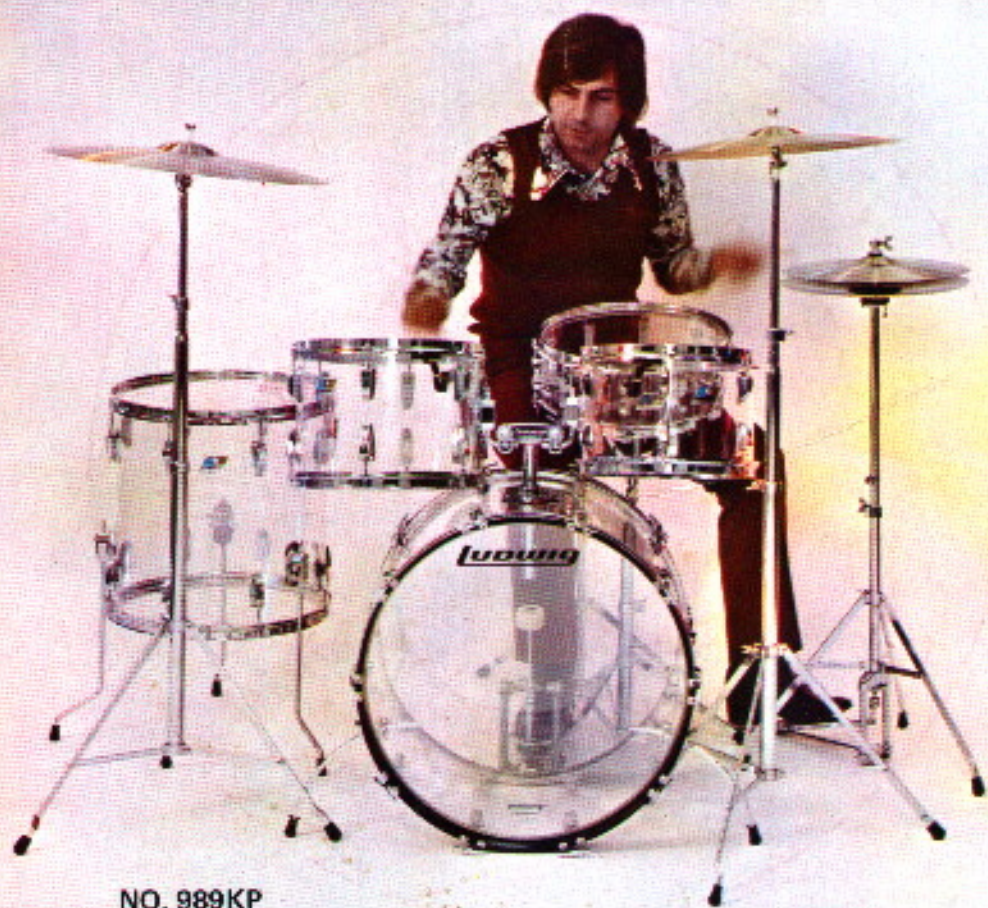

PAGE 48

970KP	10" x 14" Classic Snare Drum, clear Vistalite	\$ 112.00
970TP	10" x 14" Classic Snare Drum, tinted Vistalite	123.00
976KP	10" x 15" Classic Snare Drum, clear Vistalite	112.00
976TP	10" x 15" Classic Snare Drum, tinted Vistalite	123.00
972KP	12" x 15" Classic Snare Drum, clear Vistalite	130.00
972TP	12" x 15" Classic Snare Drum, tinted Vistalite	143.00
973KP	12" x 16" Classic Snare Drum, clear Vistalite	130.00
973TP	12" x 16" Classic Snare Drum, tinted Vistalite	143.00
965KP	12" x 15" Classic Tenor Drum, clear Vistalite	130.00
965TP	12" x 15" Classic Tenor Drum, tinted Vistalite	143.00
967KP	12" x 17" Classic Tenor Drum, clear Vistalite	133.00
967TP	12" x 17" Classic Tenor Drum, tinted Vistalite	146.00
978KP	10" x 26" Classic Scotch Bass Drum, clear Vistalite	175.00
978TP	10" x 26" Classic Scotch Bass Drum, tinted Vistalite	193.00
979KP	10" x 28" Classic Scotch Bass Drum, clear Vistalite	185.00
979TP	10" x 28" Classic Scotch Bass Drum, tinted Vistalite	204.00

PAGE 62

Conga Drums Not Available In Vistalite

PAGE 63

2358KP	Tunable Bongos, clear Vistalite	\$ 76.00
2358TP	Tunable Bongos, tinted Vistalite	84.00
2357KP	Tunable Bongos, clear Vistalite	92.50
2357TP	Tunable Bongos, tinted Vistalite	102.00

PAGE 102

1027KP	Seat Case, clear Vistalite	\$ 96.00
1027TP	Seat Case, tinted Vistalite	106.00

NOTE: Vistalite Outfits are supplied with Vistalite snare drums. The corresponding metal-shell snare drum can be supplied on special request.

NOTE: 401 and 403 feature 10 lugs and are Vistalite versions of the famous Ludwig 400 and 402 Metal Shell Snare Drums. 413 and 415 models also feature 10 lugs and are Vistalite versions of the 410 and 411 Super Sensitive Metal Snare Drums. For additional information refer to Vistalite Price List.