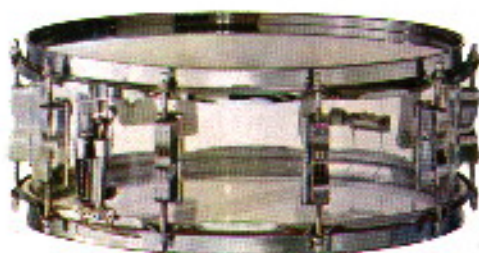

NO. 2201 CLEAR

LUDWIG VISTALITE COLORS

Ludwig VISTALITE Drums are available in all colors illustrated. Be sure to specify color and number on all orders.

VISTALITE Snare Drums are available in the following models for Outfit and Orchestra use.

- No. 401KP 5" x 14" Clear Vistalite
- No. 401TP 5" x 14" Tinted Vistalite
- No. 403KP 6 1/2" x 14" Clear Vistalite
- No. 403TP 6 1/2" x 14" Tinted Vistalite
- No. 413KP 5" x 14" Clear Vistalite
- No. 413TP 5" x 14" Tinted Vistalite
- No. 415KP 6 1/2" x 14" Clear Vistalite
- No. 415TP 6 1/2" x 14" Tinted Vistalite

NOTE: 401 and 403 feature 10 lugs and are Vistalite versions of the famous Ludwig 400 and 402 Metal Shell Snare Drums. 413 and 415 models also feature 10 lugs and are Vistalite versions of the 410 and 411 Super Sensitive Metal Snare Drums. For additional information refer to Vistalite Price List.