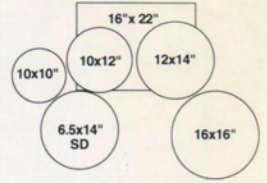

**MA-BOZZ-XX
10-PC TERRY BOZZIO
POWER SHELL**

Includes:

5 x 6, 6 x 8, 8 x 8, 8 x 10, 9 x 12,
14 x 14 & 16 x 16 Floor Toms
Two 20 x 22 B.D.
6.5 x 14 S.D.

**Heads: clear Ambassador
batters, Ebony Ambassador
bottoms, PowerStroke 3
bass drum batters**

Triumph TR-4614

TR-4614-XX
6-PC POWER SHELL
Includes:
 10 x 10, 10 x 12, 12 x 14,
 16 x 16, 16 x 22 B.D.
 6.5 x 14 MasterTouch S.D.
 2-way Multi-Clamp
 Shown in Deep Red.
 Cymbals and Stands
 not included.