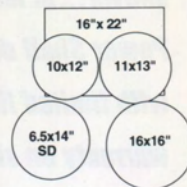

RT-300 TOM TOM MOUNT