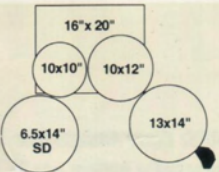

Not Shown
TR-4514-XX
5-PC POWER SHELL
Includes:
10 x 12, 11 x 13, 16 x 16
16 x 22 B.D.
6.5 x 14 MasterTouch S.D.