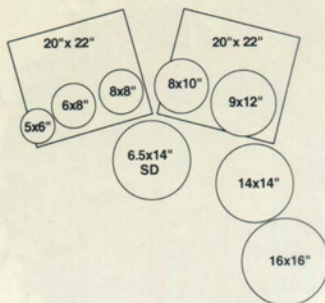

**HEAVY DUTY
RT-500 SPURS**

**DRUM HEADS: Clear Ambassador batters,
Ebony Ambassador bottom heads,
PowerStroke 3 bass drum batter.**

**Specify Quadura color by changing suffix "XX" to: "00" White, "10" Chrome, "22" Concord
Blue, "47" Black Prismatic, "52" Deep Red, "58" Cherry Red, "70" Black.**