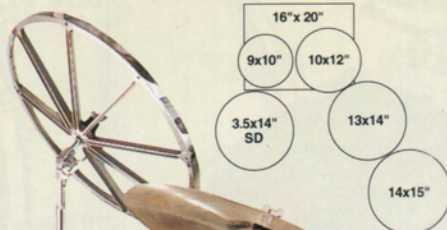

MasterTouch

MA-2614-XX
6-PC SPECIAL EDITION
 Includes:
 9 x 10, 10 x 12, 13 x 14,
 14 x 15 Low Tom
 16 x 20 B.D.
 3.5 x 14 Piccolo S.D.
 DY-0510-LT Low Tom Stand.

*Shown in Black Prismatic.
 Cymbals, Spoxe and other
 Stands not included.*