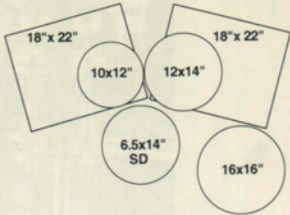

Includes:

10 x 12, 12 x 14, 16 x 16

Two 18 x 22 B.D.

6.5 x 14 MasterTouch S.D.

DY-0510-DT Stand

DY-9050-00 B.D. Hi Hat Clamp

Cymbals and Stands
not included.

**HEAVY DUTY
RT-500 SPURS**

Triumph TR-4614

TR-4614-XX
6-PC POWER SHELL
Includes:
 10 x 10, 10 x 12, 12 x 14,
 16 x 16, 16 x 22 B.D.
 6.5 x 14 MasterTouch S.D.
 2-way Multi-Clamp
 Shown in Deep Red.
 Cymbals and Stands
 not included.