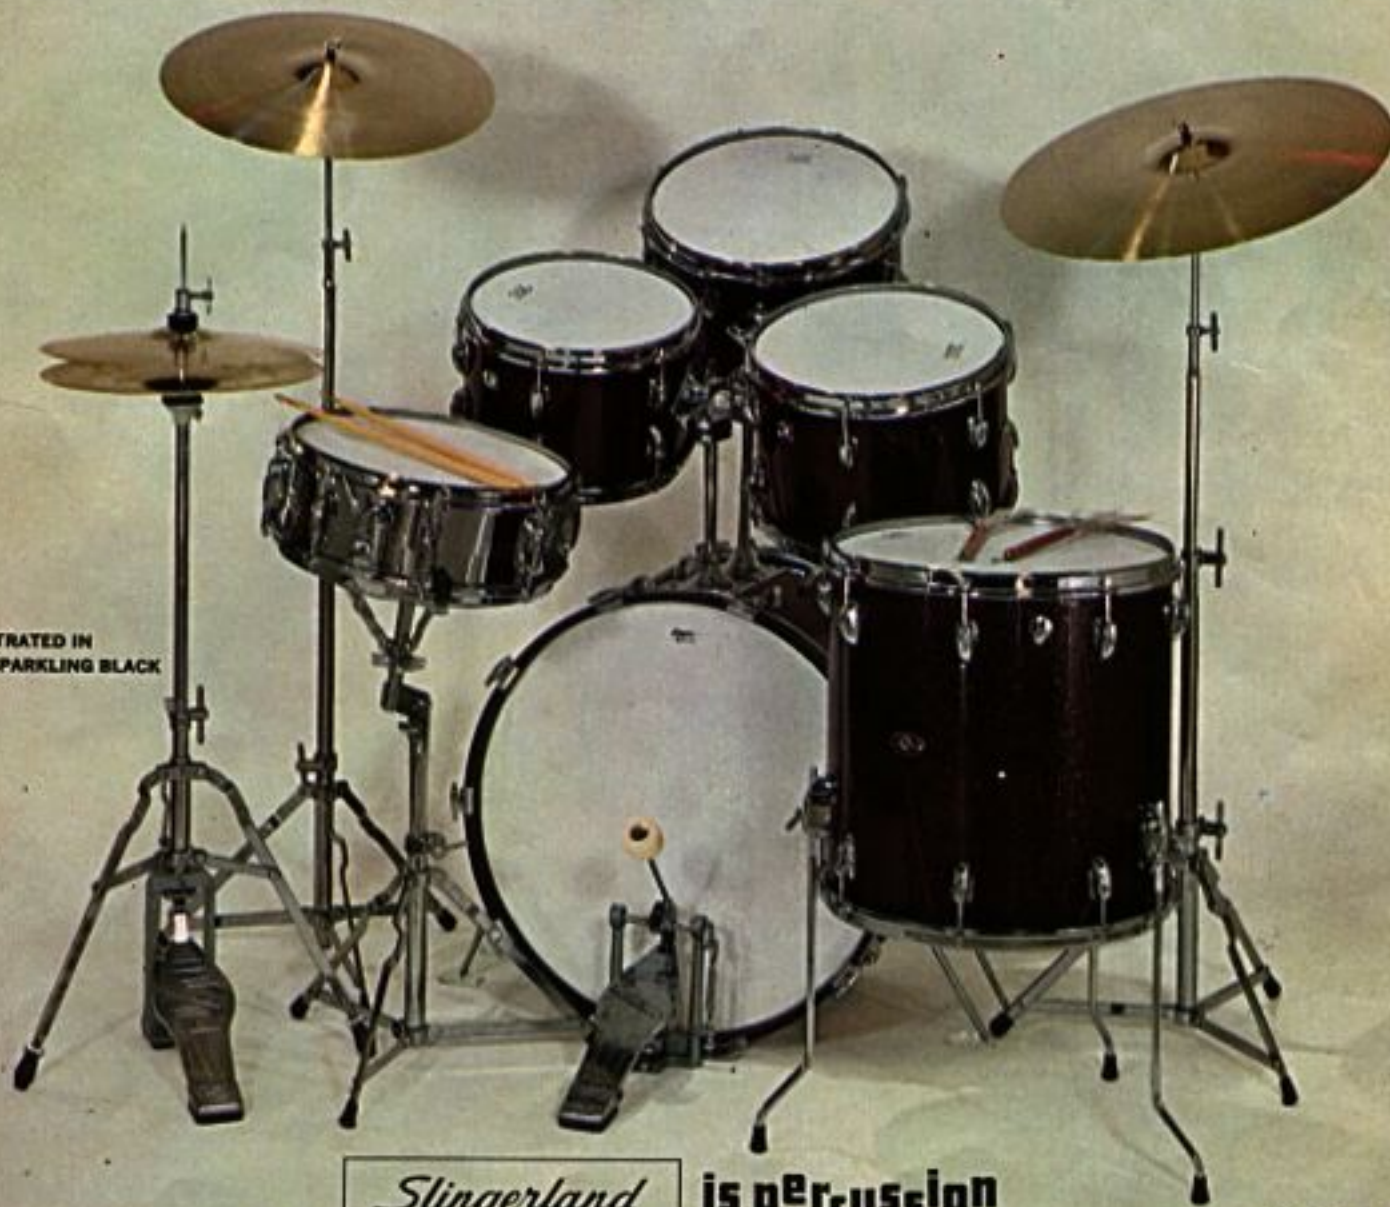

"AVANTE" OUTFIT No. 60N

An entirely new concept for Rock Drummers. Four toms in all with a "triple play" action, mounted on top of the bass drum. Two Set-O-Matic tom tom holders centered between two pair of rugged spurs to assure perfect balance — another Slingerland first.

SPECIAL PRICES
COMPLETE OUTFIT NO. 60N
Specify Choice Of Finish

Pearl Finishes	$825.00
Satin Flame Finishes	853.00
Lacquer, Mahog., or Walnut Finishes	745.00
Chrome Shells	853.00

(If ordered with 24" bass drum add $8.00)

335	14" x 22" Bass Drum	$152.00
130	5" x 14" Snare Drum	105.00
1411	8" x 12" Tom Tom	76.00
1401	9" x 13" Tom Tom	80.00
1398	10" x 14" Tom Tom	87.00
1405	16" x 16" Tom Tom with Legs	123.00
727	Telescopic Spurs—Two Pair Chrome	16.00
66	Two Buddy Rich Cymbal Stands @ $28.00	56.00
938	Tempo King Bass Drum Pedal	28.00
1382	Rocket Snare Drum Stand	28.00
806	Dynamo Hi Hat Stand	60.00
150	Set-O-Matic Tom Tom Holder	25.00
160	Set-O-Matic Double Tom Tom Holder	30.00
728GK	Brushes Pair	2.25
5N	Nylon Tip Sticks Pair	2.00
		$870.25

For choice of cymbals see page 13

ILLUSTRATED IN
NEW SPARKLING BLACK

Slingerland is percussion