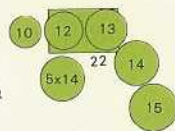

model B

2 bass drums,
2 tom toms &
2 floor tom toms.

9622 x 2	14" x 22"	Bass drums
9606	6 1/2" x 14"	Snare drum
9612	8" x 12"	Tom tom
9613	9" x 13"	Tom tom
9636	16" x 16"	Floor tom tom
9638	16" x 18"	Floor tom tom
6755 x 2	King-Beat	Drum pedals
6920	Spartan	Snare stand
6925	Spartan	Hi-hat stand
6323		Hi-hat holder
6924 x 3	Spartan	Cymbal stands
6922	Spartan	Cymbal stand
68-1		Cymbal holder
6899	Titan	Double tom stand

TAMA®

Superstar

BILLY COBHAM

JOHN PANAZZO
(STYX)

model C

10", 12", 13", 14" &
15" tom toms.
New exclusive set up.

9622	14" x 22"	Bass drum
6682		Double tom holder
9605	5" x 14"	Snare drum
9610	8" x 10"	Tom tom
9612	8" x 12"	Tom tom
9613	9" x 13"	Tom tom
9614	10" x 14"	Tom tom
9615	12" x 15"	Tom tom
6755	King-Beat	Drum pedal
6920	Spartan	Snare stand
6925	Spartan	Hi-hat stand
6924	Spartan	Cymbal stand
6893	Titan	Cymbal stand
6922	Spartan	Cymbal stand
67-I		Cymbal holder
67-L		Multi holder (10" tom)
6899S	Titan	Double tom stand