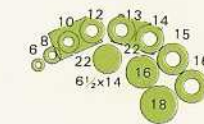

model H

Tama superstar
12+1 outfit.

9622 x 2	14" x 22"	Bass drums
6682 x 2		Double tom holders
8006	6 1/2" x 14"	Metal snare drum
9656	5 1/2" x 6"	Concert tom tom
9658	5 1/2" x 8"	Concert tom tom
9660	6 1/2" x 10"	Concert tom tom
9662	8" x 12"	Concert tom tom
9663	9" x 13"	Concert tom tom
9664	10" x 14"	Concert tom tom
9665	12" x 15"	Concert tom tom
9666	14" x 16"	Concert tom tom
9636	16" x 16"	Floor tom tom
9638	16" x 18"	Floor tom tom
6755 x 2	King-Beat	Drum pedals
6920	Spartan	Snare stand
6925	Spartan	Hi-hat stand
6323		Hi-hat holder
6924 x 2	Spartan	Cymbal stands
68-1 x 2		Cymbal holders
67-J		Cymbal holder
6899	Titan	Double tom stand
6660-6		Double tom holder