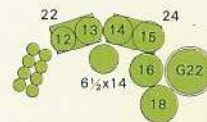

Bill Cobham new
outfit with Gong
bass.

9622	14" x 22"	Bass drum
6682		Double tom holder
9624	14" x 24"	Bass drum
6682		Double tom holder
8006	6 1/2" x 14"	Metal snare drum
9612	8" x 12"	Tom tom
9613	9" x 13"	Tom tom
9614	10" x 14"	Tom tom
9615	12" x 15"	Tom tom
9636	16" x 16"	Floor tom tom
9638	16" x 18"	Floor tom tom
9652	14" x 22"	24" head Gong bass drum
6901S		Rollaway stand
7800-8H		Octoban 8pcs. set
6755 x 2	King-Beat	Drum pedals
6920	Spartan	Snare stand
6926	Spartan	Hi-hat stand
6323		Hi-hat holder
6924 x 2	Spartan	Cymbal stands
6922	Spartan	Cymbal stand
68-J x 2		Cymbal holder
67-I		Cymbal holder