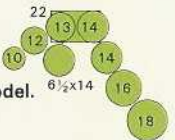

model D

New Lenny White model.
9 pcs. outfit in Aqua
Marine finish.

9622	14" x 22"	Bass drum
6682		Double tom holder
9606	6 1/2" x 14"	Snare drum
9610	8" x 10"	Tom tom
9612	8" x 12"	Tom tom
9613	9" x 13"	Tom tom
9614	10" x 14"	Tom tom
9634	14" x 14"	Floor tom tom
9636	16" x 16"	Floor tom tom
9638	16" x 18"	Floor tom tom
6755	King-Beat	Drum pedal
6920	Spartan	Snare stand
6925	Spartan	Hi-hat stand
6924 x 3	Spartan	Cymbal stands
6922	Spartan	Cymbal stand
68-J		Cymbal holder
6899	Titan	Double tom stand