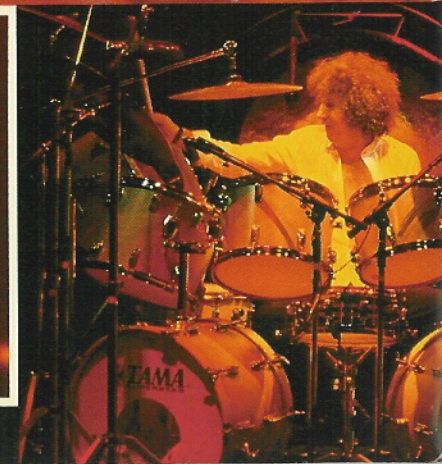

model A

Standard 5 pcs. set
plus 14" tom tom
with snare stand

9622	14" x 22"	Bass drum
6682		Double tom holder
9605	5" x 14"	Snare drum
9612	8" x 12"	Tom tom
9613	9" x 13"	Tom tom
9614	10" x 14"	Tom tom
9636	16" x 16"	Floor tom tom
6755	King-Beat	Drum pedal
6920	Spartan	Snare stand
6925	Spartan	Hi-hat stand
6922 x 3	Spartan	Cymbal stands
6890	Titan	Snare stand (14" tom)

model B

2 bass drums,
2 tom toms &
2 floor tom toms.

9622 x 2	14" x 22"	Bass drums
9606	6 1/2" x 14"	Snare drum
9612	8" x 12"	Tom tom
9613	9" x 13"	Tom tom
9636	16" x 16"	Floor tom tom
9638	16" x 18"	Floor tom tom
6755 x 2	King-Beat	Drum pedals
6920	Spartan	Snare stand
6925	Spartan	Hi-hat stand
6323		Hi-hat holder
6924 x 3	Spartan	Cymbal stands
6922	Spartan	Cymbal stand
68-1		Cymbal holder
6899	Titan	Double tom stand

TAMA®

Superstar

BILLY COBHAM

JOHN PANAZZO
(STYX)

model C

10", 12", 13", 14" &
15" tom toms.
New exclusive set up.

9622	14" x 22"	Bass drum
6682		Double tom holder
9605	5" x 14"	Snare drum
9610	8" x 10"	Tom tom
9612	8" x 12"	Tom tom
9613	9" x 13"	Tom tom
9614	10" x 14"	Tom tom
9615	12" x 15"	Tom tom
6755	King-Beat	Drum pedal
6920	Spartan	Snare stand
6925	Spartan	Hi-hat stand
6924	Spartan	Cymbal stand
6893	Titan	Cymbal stand
6922	Spartan	Cymbal stand
67-I		Cymbal holder
67-L		Multi holder (10" tom)
6899S	Titan	Double tom stand