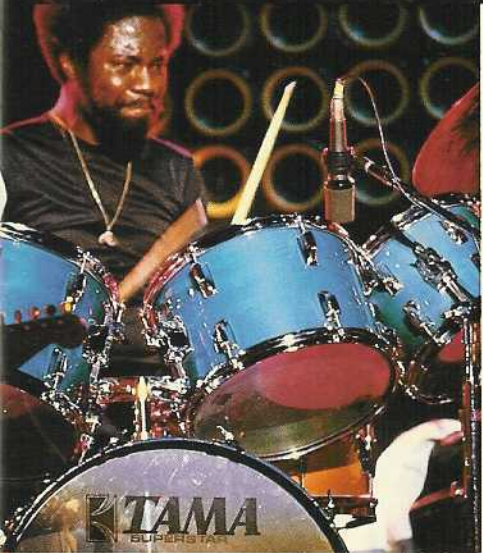

model A

Standard 5 pcs. set
plus 14" tom tom
with snare stand

9622	14" x 22"	Bass drum
6682		Double tom holder
9605	5" x 14"	Snare drum
9612	8" x 12"	Tom tom
9613	9" x 13"	Tom tom
9614	10" x 14"	Tom tom
9636	16" x 16"	Floor tom tom
6755	King-Beat	Drum pedal
6920	Spartan	Snare stand
6925	Spartan	Hi-hat stand
6922 x 3	Spartan	Cymbal stands
6890	Titan	Snare stand (14" tom)

JOE ENGLISH / BEY-BEVEL

Super Mahogany

Super Maple

Super Sunburst

Super Aqua Marine

LIBERTY DEVITTO
(BILLY JOEL GROUP)

model E

Extra power outfit
includes 6 1/2" x 14" metal
snare drum.

9624	14" x 24"	Bass drum
6682		Double tom holder
8006	6 1/2" x 14"	Metal snare drum
9613	9" x 13"	Tom tom
9614	10" x 14"	Tom tom
9636	16" x 16"	Floor tom tom
9638	16" x 18"	Floor tom tom
6755	King-Beat	Drum pedal
6920	Spartan	Snare stand
6925	Spartan	Hi-hat stand
6924	Spartan	Cymbal stand
6893	Titan	Cymbal stand
6922	Spartan	Cymbal stand
68-J		Cymbal holder
67-L		Multi holder (cow-bell)
6309/U		8" Cow-bell w/holder

model F

Bill Cobham new
outfit with Gong
bass.

9622	14" x 22"	Bass drum
6682		Double tom holder
9624	14" x 24"	Bass drum
6682		Double tom holder
8006	6 1/2" x 14"	Metal snare drum
9612	8" x 12"	Tom tom
9613	9" x 13"	Tom tom
9614	10" x 14"	Tom tom
9615	12" x 15"	Tom tom
9636	16" x 16"	Floor tom tom
9638	16" x 18"	Floor tom tom
9652	14" x 22"	24" head Gong bass drum
6901S		Rollaway stand
7800-8H		Octoban 8pcs. set
6755 x 2	King-Beat	Drum pedals
6920	Spartan	Snare stand
6926	Spartan	Hi-hat stand
6323		Hi-hat holder
6924 x 2	Spartan	Cymbal stands
6922	Spartan	Cymbal stand
68-J x 2		Cymbal holder
67-I		Cymbal holder