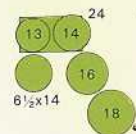

Extra power outfit
includes 6 1/2" x 14" metal
snare drum.

9624	14" x 24"	Bass drum
6682		Double tom holder
8006	6 1/2" x 14"	Metal snare drum
9613	9" x 13"	Tom tom
9614	10" x 14"	Tom tom
9636	16" x 16"	Floor tom tom
9638	16" x 18"	Floor tom tom
6755	King-Beat	Drum pedal
6920	Spartan	Snare stand
6925	Spartan	Hi-hat stand
6924	Spartan	Cymbal stand
6893	Titan	Cymbal stand
6922	Spartan	Cymbal stand
68-J		Cymbal holder
67-L		Multi holder (cow-bell)
6309/U		8" Cow-bell w/holder