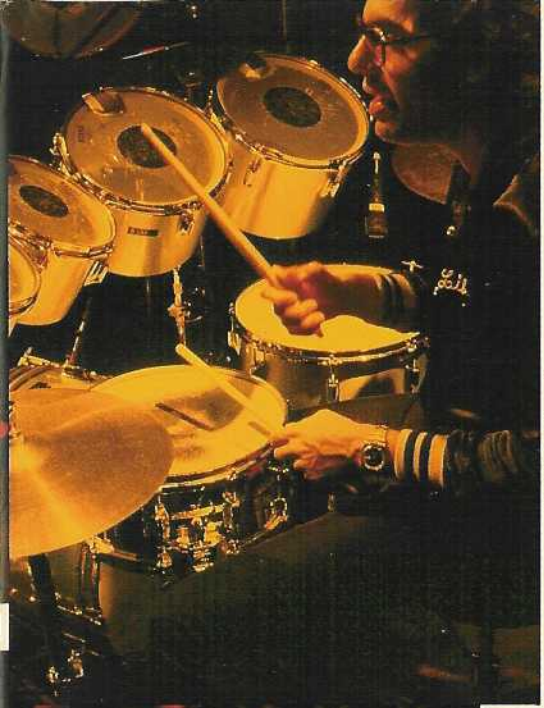

LENNY WHITE