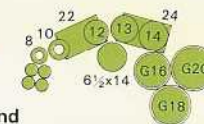

model G

New extra sound
from Gong toms and
Octoberan 4H.

9622	14" x 22"	Bass drum
6681		Single tom holder
9624	14" x 24"	Bass holder
6682		Double tom holder
8006	6 1/2" x 14"	Metal snare drum
9612	8" x 12"	Tom tom
9613	9" x 13"	Tom tom
9614	10" x 14"	Tom tom
9658	5 1/2" x 8"	Concert tom tom
9660	6 1/2" x 10"	Concert tom tom
9696	16" x 16"	18" head Gong floor tom
9698	16" x 18"	20" Gong floor tom
9650	14" x 20"	22" Gong bass
6901S		Rollaway stand
7800-4H		Octoberan 4pcs. set
6755 x 2	King-Beat	Drum pedals
6920	Spartan	Snare stand
6925	Spartan	Hi-hat stand
6924 x 3	Spartan	Cymbal stands
6922	Spartan	Cymbal stand
67-J		Cymbal holder
67-I		Cymbal holder
67-L		Multi holder (cow-bell)
6309/U		8" Cow-bell w/clamp