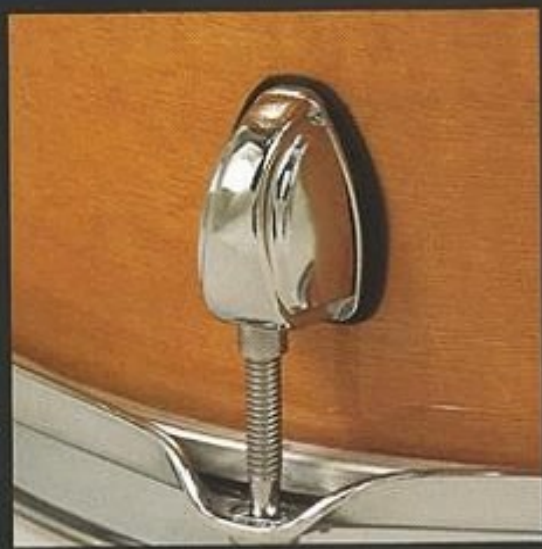

CLASSIC INDIVIDUAL
TENSION CASINGS