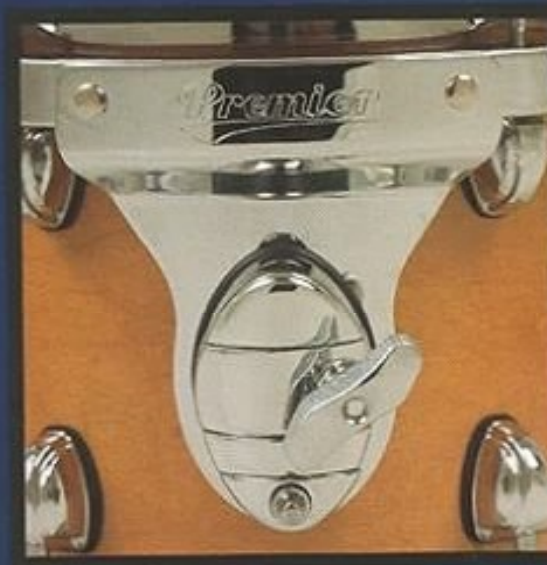

I.S.O. MOUNTING SYSTEM
ON ALL TOMS