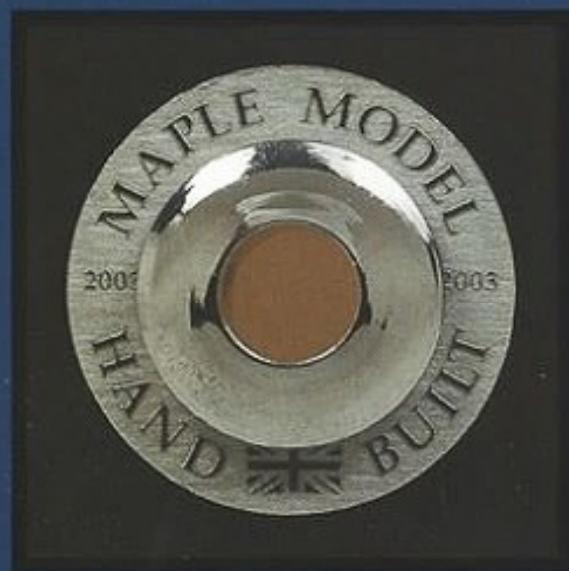

IDENTITY PLATE WITH MODEL
AND YEAR OF PRODUCTION